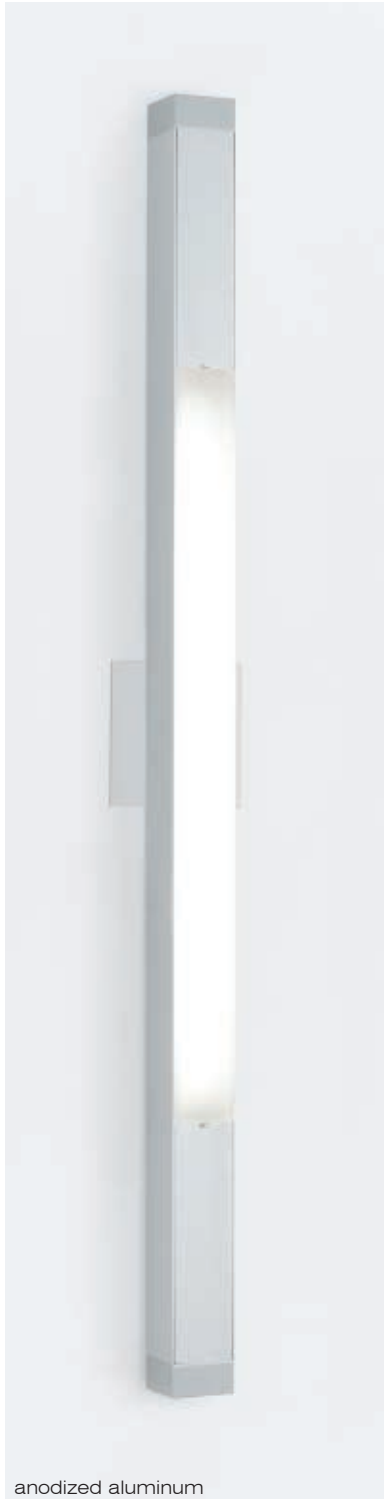

# 2 square strip

38

50

62

design  
ron rezek

wall mounted luminaire for direct diffused linear fluorescent lighting particularly suited for bathroom mirror applications.

- . diffuser in matte white acrylic.
- . body in extruded aluminum with white powder coated or anodized aluminum finish.
- . die-cast end caps in aluminum or white powder coated finish.
- . mounting to standard electrical junction box provided with square white coverplate. mounts to the center of the luminaire.
- . high output option available.

anodized aluminum

white