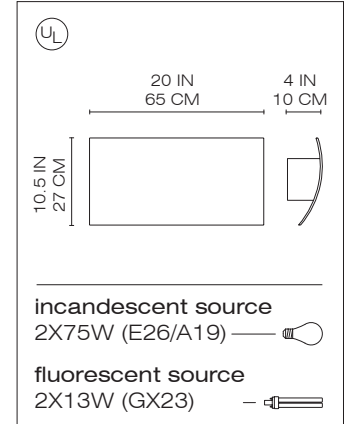

ADA

shielded