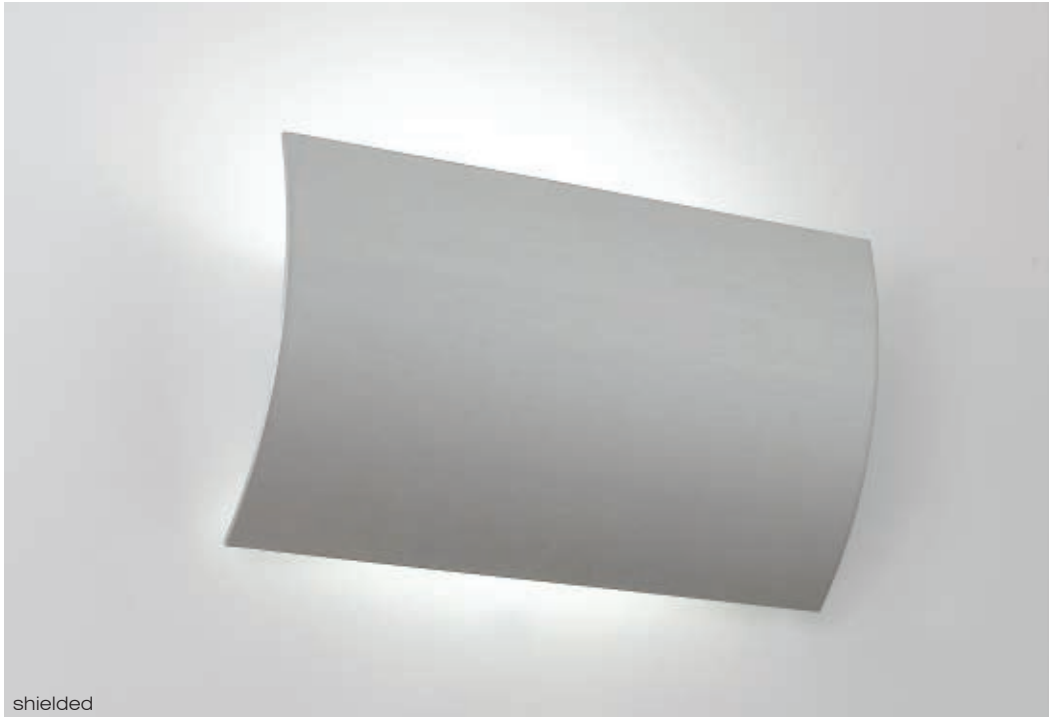

alena

open
shielded

open

wall mounted luminaire for indirect incandescent or fluorescent lighting.

- body constructed of anodized brushed aluminum and steel.
- mounting to standard electrical junction boxes.

shielded

wall mounted luminaire for indirect and direct incandescent or fluorescent lighting.

- body constructed of anodized brushed aluminum and steel.
- mounting to standard electrical junction boxes.

design
rodney ross