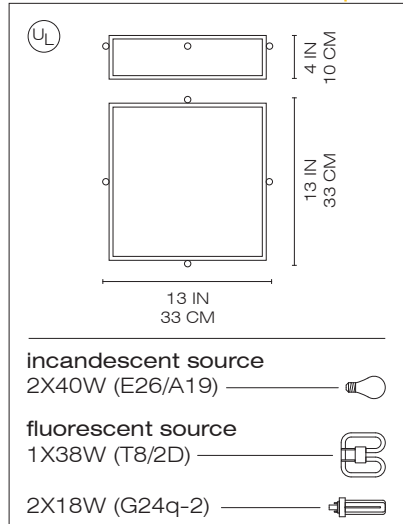

illusa square/strip

24
36

design
ron rezek

ceiling or wall mounted luminaire for diffused fluorescent lighting particularly suited for bathroom mirror applications.

- diffuser in spectrum white artisan glass assembled with metal antiqued caning.
- mounting plate in white powder coated steel.
- mounting to standard electrical junction boxes to center of luminaire.

ADA 24

ADA illusa square

ADA 36