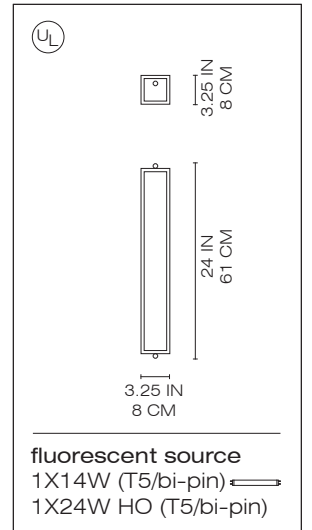

illusa square/strip

24
36

design
ron rezek

ceiling or wall mounted luminaire for diffused fluorescent lighting particularly suited for bathroom mirror applications.

- diffuser in spectrum white artisan glass assembled with metal antiqued caning.
- mounting plate in white powder coated steel.
- mounting to standard electrical junction boxes to center of luminaire.

ADA 24

ADA illusa square

ADA 36