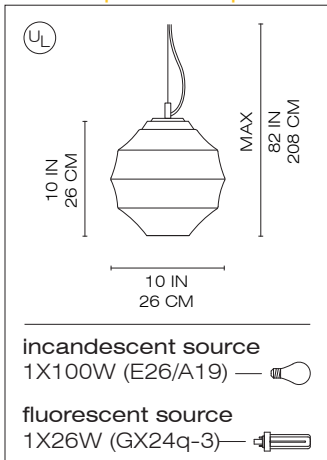

lantern series

sphere
oval
cylinder

design
crista riccio

ceiling, suspension and table luminaires for diffused incandescent and fluorescent lighting.

- diffuser in etched white handblown glass available in three shapes for the suspension and ceiling models, table model available only in cylinder shape.
- die-cast aluminum canopy and diffuser support in brushed nickel finish.
- suspension model with white electrical cord and stainless steel support cable.
- standard universal voltage electronic ballast in all fluorescent models.
- ceiling and suspension models mount to standard electrical junction boxes.
- table model with in-line dimmer on clear cord on incandescent version and in-line on/off switch on fluorescent version.

sphere suspension

oval suspension

cylinder suspension

cylinder table

lantern sphere ceiling

lantern oval ceiling

lantern cylinder ceiling