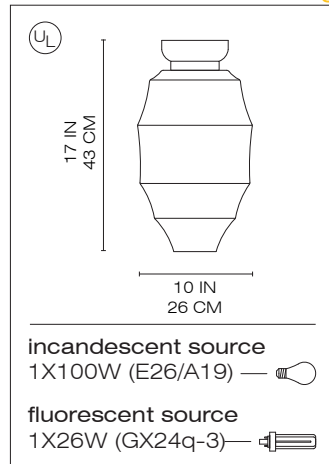

lantern series

sphere
oval
cylinder

design
crista riccio

ceiling, suspension and table luminaires for diffused incandescent and fluorescent lighting.

- diffuser in etched white handblown glass available in three shapes for the suspension and ceiling models, table model available only in cylinder shape.
- die-cast aluminum canopy and diffuser support in brushed nickel finish.
- suspension model with white electrical cord and stainless steel support cable.
- standard universal voltage electronic ballast in all fluorescent models.
- ceiling and suspension models mount to standard electrical junction boxes.
- table model with in-line dimmer on clear cord on incandescent version and in-line on/off switch on fluorescent version.

sphere suspension

oval suspension

cylinder suspension

cylinder table

lantern sphere ceiling

lantern oval ceiling

lantern cylinder ceiling