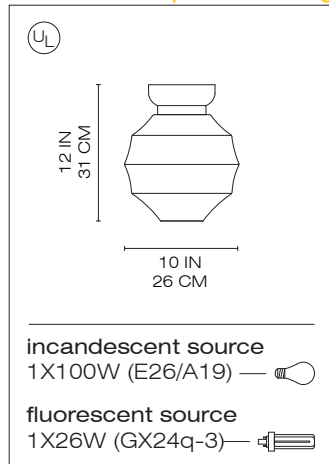

lantern series

sphere
oval
cylinder

design
crista riccio

ceiling, suspension and table luminaires for diffused incandescent and fluorescent lighting.

- diffuser in etched white handblown glass available in three shapes for the suspension and ceiling models, table model available only in cylinder shape.
- die-cast aluminum canopy and diffuser support in brushed nickel finish.
- suspension model with white electrical cord and stainless steel support cable.
- standard universal voltage electronic ballast in all fluorescent models.
- ceiling and suspension models mount to standard electrical junction boxes.
- table model with in-line dimmer on clear cord on incandescent version and in-line on/off switch on fluorescent version.

sphere suspension

oval suspension

cylinder suspension

cylinder table

lantern sphere ceiling

lantern oval ceiling

lantern cylinder ceiling