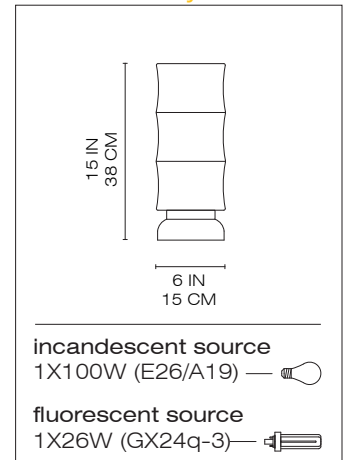

lantern series

sphere
oval
cylinder

design
crista riccio

ceiling, suspension and table luminaires for diffused incandescent and fluorescent lighting.

- diffuser in etched white handblown glass available in three shapes for the suspension and ceiling models, table model available only in cylinder shape.
- die-cast aluminum canopy and diffuser support in brushed nickel finish.
- suspension model with white electrical cord and stainless steel support cable.
- standard universal voltage electronic ballast in all fluorescent models.
- ceiling and suspension models mount to standard electrical junction boxes.
- table model with in-line dimmer on clear cord on incandescent version and in-line on/off switch on fluorescent version.

sphere suspension

oval suspension

cylinder suspension

cylinder table

lantern sphere ceiling

lantern oval ceiling

lantern cylinder ceiling