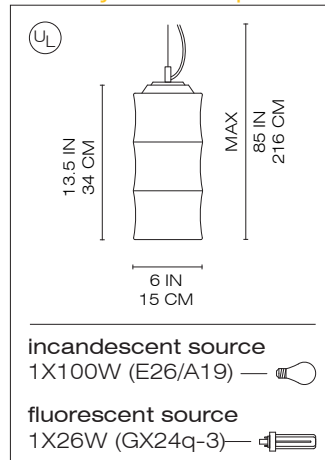

lantern series

sphere
oval
cylinder

design
crista riccio

ceiling, suspension and table luminaires for diffused incandescent and fluorescent lighting.

- diffuser in etched white handblown glass available in three shapes for the suspension and ceiling models, table model available only in cylinder shape.
- die-cast aluminum canopy and diffuser support in brushed nickel finish.
- suspension model with white electrical cord and stainless steel support cable.
- standard universal voltage electronic ballast in all fluorescent models.
- ceiling and suspension models mount to standard electrical junction boxes.
- table model with in-line dimmer on clear cord on incandescent version and in-line on/off switch on fluorescent version.