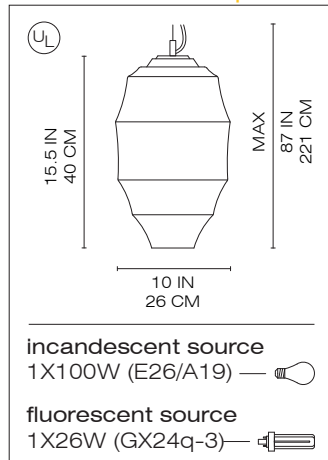

lantern series

sphere
oval
cylinder

design
crista riccio

ceiling, suspension and table luminaires for diffused incandescent and fluorescent lighting.

- diffuser in etched white handblown glass available in three shapes for the suspension and ceiling models, table model available only in cylinder shape.
- die-cast aluminum canopy and diffuser support in brushed nickel finish.
- suspension model with white electrical cord and stainless steel support cable.
- standard universal voltage electronic ballast in all fluorescent models.
- ceiling and suspension models mount to standard electrical junction boxes.
- table model with in-line dimmer on clear cord on incandescent version and in-line on/off switch on fluorescent version.

sphere suspension

oval suspension

cylinder suspension

cylinder table

lantern sphere ceiling

lantern oval ceiling

lantern cylinder ceiling