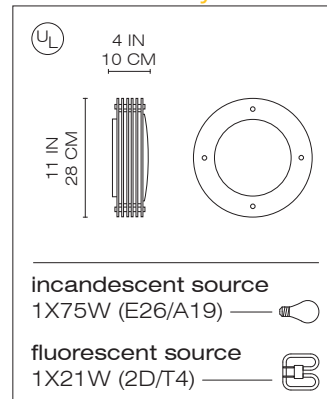

lyra disc

11
14

ceiling or wall mounted luminaire for direct and diffused incandescent or fluorescent lighting.

- body composed of multi-layered discs of stamped metal alloy in painted matte nickel or matte white finish.
- stainless steel fasteners.
- diffuser in convex pressed white glass with etched finish.
- mounting to standard electrical junction boxes.

design
kolbe+sekles

matte nickel

matte white

matte white

ADA

lyra disc 11

ADA

lyra disc 14