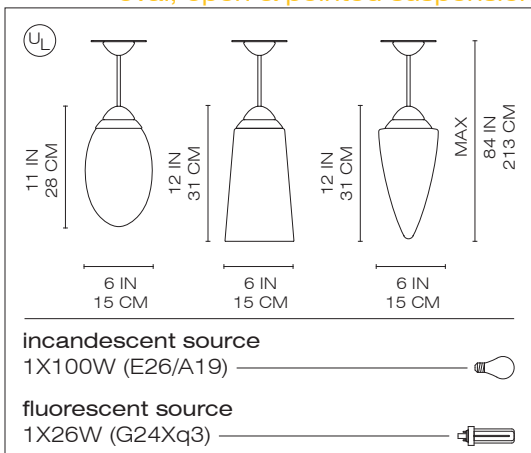

oval open pointed

suspension
ceiling
table

design
ron rezek

table, ceiling and suspension luminaires for diffused incandescent or fluorescent lighting.

- etched white handblown glass diffusers available in three shapes; open, oval and pointed.
- open diffuser available in blue or amber cased glass.
- canopy and diffuser support in die-cast aluminum with brushed nickel or matte white powder coated finish.
- suspension models with white cord.
- ceiling and suspension models mount to standard electrical junction boxes.
- standard universal voltage electronic ballast in all fluorescent models.
- table model available in the open and oval shapes only in the matte nickel finish; with in-line dimmer on clear cord on incandescent version and in-line on/off switch on fluorescent version.

oval, open & pointed suspension

oval, open & pointed ceiling

open and oval table

13 IN
33 CM

6 IN
15 CM

12 IN
30 CM

6 IN
15 CM

incandescent source
 1X100W (E26/A19) 