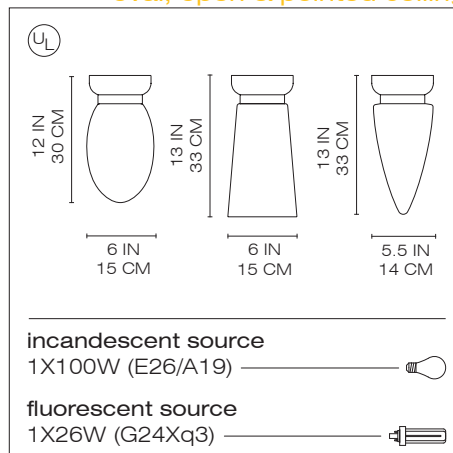

oval open pointed

suspension
ceiling
table

design
ron rezek

table, ceiling and suspension luminaires for diffused incandescent or fluorescent lighting.

- etched white handblown glass diffusers available in three shapes; open, oval and pointed.
- open diffuser available in blue or amber cased glass.
- canopy and diffuser support in die-cast aluminum with brushed nickel or matte white powder coated finish.
- suspension models with white cord.
- ceiling and suspension models mount to standard electrical junction boxes.
- standard universal voltage electronic ballast in all fluorescent models.
- table model available in the open and oval shapes only in the matte nickel finish; with in-line dimmer on clear cord on incandescent version and in-line on/off switch on fluorescent version.

oval, open & pointed suspension

oval, open & pointed ceiling

open and oval table

13 IN
33 CM

6 IN
15 CM

12 IN
30 CM

6 IN
15 CM

incandescent source
 1X100W (E26/A19) 