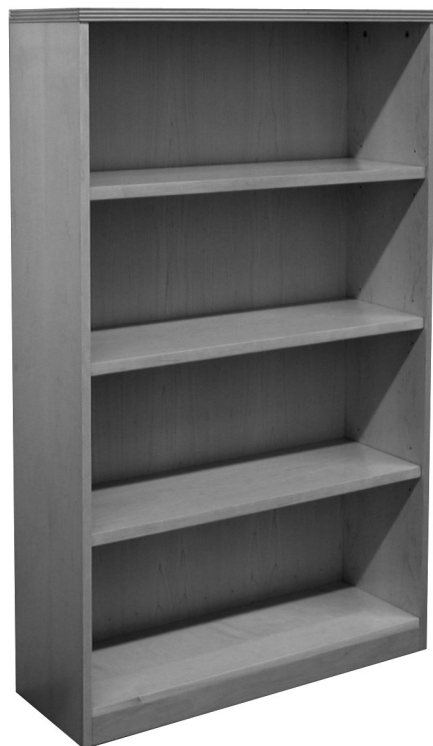

LUMINARY SERIES DESKS

BOOKCASE

36"L x 12"D x 60"H

BC3660-M

BC3660-C

Weight: 94 lbs