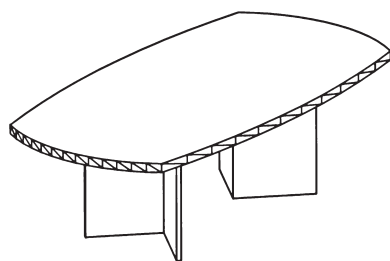

LUMINARY SERIES DESKS

CONFERENCE TABLE/CONVEX

48"W x 96"L x 29"H

CT4896-M, CT4896-C

Weight: 220 lbs

48"W x 120"L x 29"H (2-piece)

CT48120-M, CT48120-C

Weight: 240 lbs

* Custom sizes available on request.