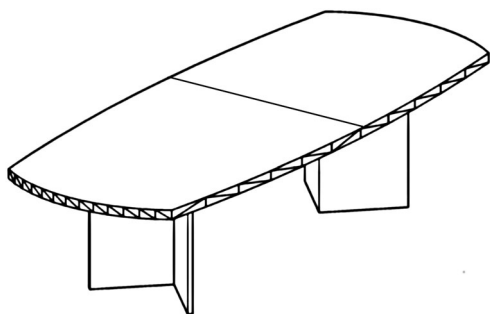

LUMINARY SERIES DESKS

CONFERENCE TABLE/CONVEX

48"W x 96"L x 29"H

CT4896-M, CT4896-C

Weight: 220 lbs

48"W x 120"L x 29"H (2-piece)

CT48120-M, CT48120-C

Weight: 240 lbs

* Custom sizes available on request.