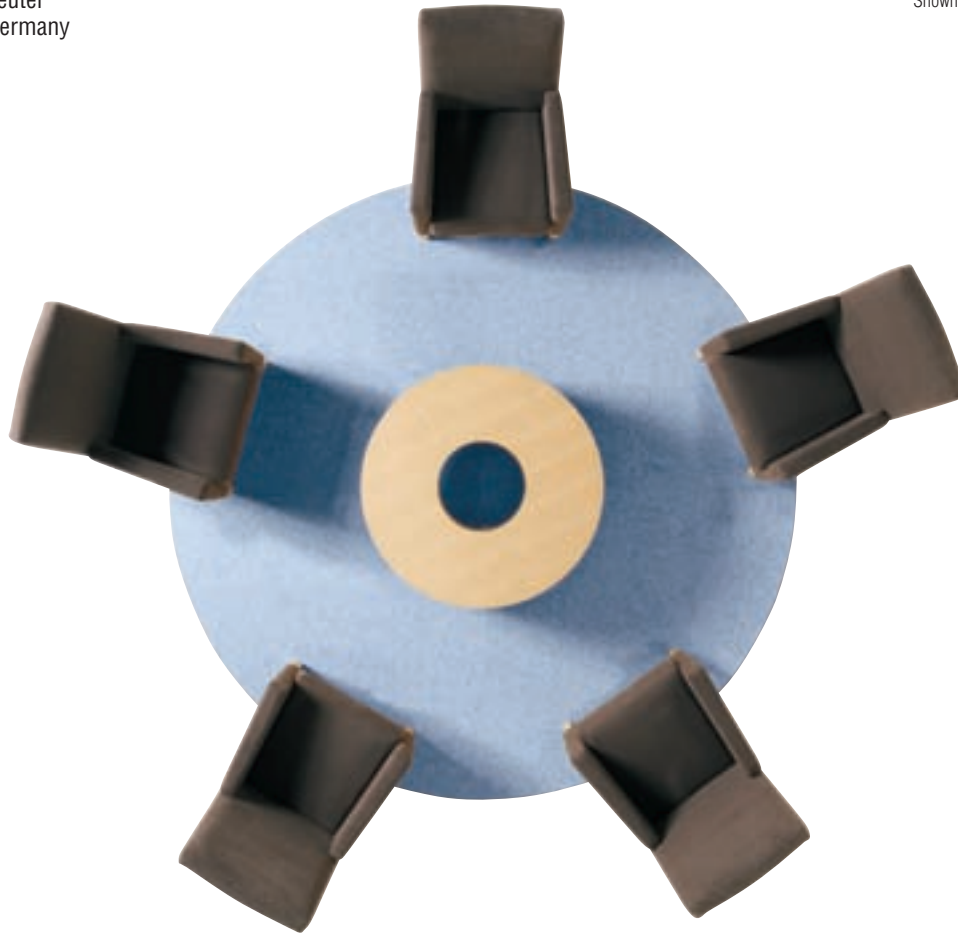

ALINA™ LOUNGE

Design: Edgar Reuter
Design Origin: Germany

Shown with Circa™ Table

321 Chair

321-H Ottoman

321 Chair

Dimensions:

Overall: 23D 33W 35H
Inside: 21D 21W 35H
Seat: 17H Arm 22H

321-H Ottoman

Dimensions:

Overall: 21.5D 21.5W 16H

Standard Features: Solid maple legs with non-adjustable glides. Optional contrasting textiles available.

brayton international®
A Steelcase Company

250 Swathmore Avenue High Point, NC 27263
p: 800 627 6770 f: 888 413 5161 www.brayton.com

B4116 - 5/06 - WCP - 15M
Product specifications
subject to change.