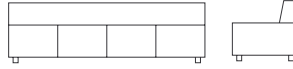

**461-3B - (2)** Three Section Connector Bench  
**460-SE44** - Connector Table with White Glass Tablet

**460-4B** - Four Seat Bench

**461-1B - (2)** One Section Connector Bench  
**460-SE22** - Connector Table with 1 White Glass Tablet

**461-1B** - One Section Connector Bench

**461-1B - (2)** One Section Connector Bench  
**460-SE44** - Connector Table with 2 Black Glass Tablets

**460-H** - Mobile / Ottoman (casters standard)

**For lighting option, please contact customer service for pricing and specifications.**

**460-3**  
Three Seat Sofa

**Dimensions:**  
Overall: 30D 66W 27H  
Inside: 22D 66W 16.5H  
Seat: 16.5H Arm: 10.5H

**460-4**  
Four Seat Sofa

**Dimensions:**  
Overall: 30D 88W 27H  
Inside: 22D 88W 16.5H  
Seat: 16.5H Arm: 10.5H