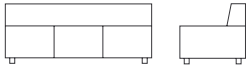

**461-3B - (2)** Three Section Connector Bench  
**460-SE44** - Connector Table with White Glass Tablet

**460-4B** - Four Seat Bench

**461-1B - (2)** One Section Connector Bench  
**460-SE22** - Connector Table with 1 White Glass Tablet

**461-1B** - One Section Connector Bench

**461-1B - (2)** One Section Connector Bench  
**460-SE44** - Connector Table with 2 Black Glass Tablets

**460-H** - Mobile / Ottoman (casters standard)

**For lighting option, please contact customer service for pricing and specifications.**

**460-3**  
Three Seat Sofa

**Dimensions:**  
Overall: 30D 66W 27H  
Inside: 22D 66W 16.5H  
Seat: 16.5H Arm: 10.5H

**460-4**  
Four Seat Sofa

**Dimensions:**  
Overall: 30D 88W 27H  
Inside: 22D 88W 16.5H  
Seat: 16.5H Arm: 10.5H