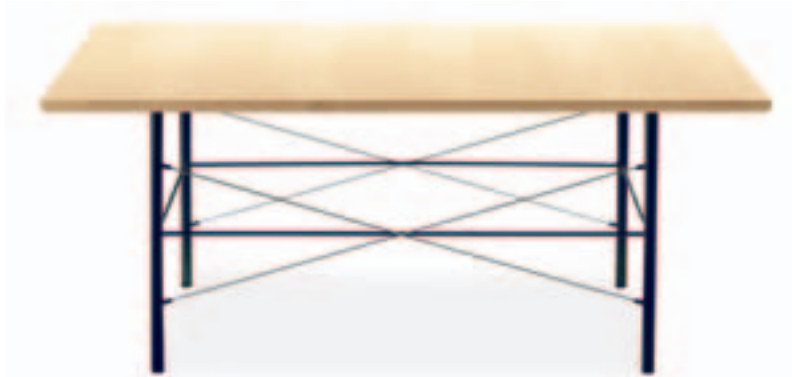

72-4242L Black Powdercoat Frame
(W-10 Natural Maple Wood Top)