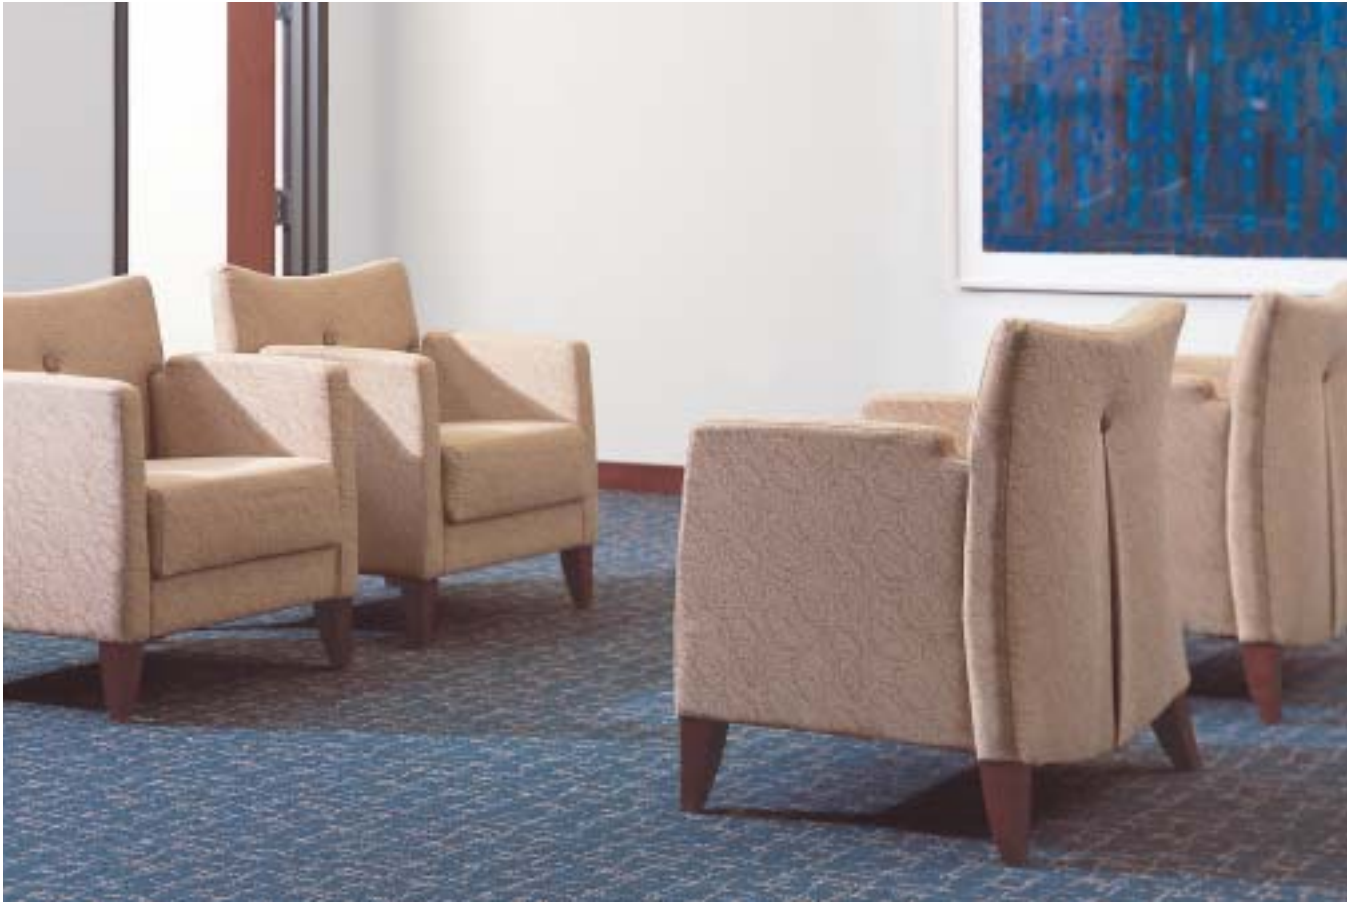

DONOVAN

Design: George Simons, IDSA
Design Origin: United States
Shown with Donovan Table

356 Chair

356-2 Loveseat

Available Model:

Optional contrasting buttons and back pleat available.
 Back pleat standard in black denim. Contrasting fabric option.
 20 standard wood finishes.

356 Chair

Overall Dimensions:
 25.75D 30W 31.25H
 Inside: 18D 21W 13.75H
 Seat: 17.75H Arm: 24.5H

356-2 Loveseat

Overall Dimensions:
 25.75D 55W 31.25H
 Inside: 18D 46W 13.75H
 Seat: 17.75H Arm: 24.5H

356-3 Sofa

Overall Dimensions:
 25.75D 70W 31.25H
 Inside: 18D 61W 13.75H
 Seat: 17.75H Arm: 24.5H