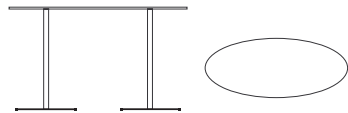

## Oval Top

**H35-T307230V** Oval Top/Twin Base

**Dimensions:**  
30D 72W 30H

**H35-T307236V** Oval Top/Twin Base

**Dimensions:**  
30D 72W 36H

**H35-T307242V** Oval Top/Twin Base

**Dimensions:**  
30D 72W 42H