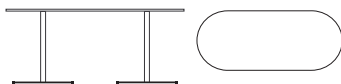

Racetrack Top

H35-T307230K Racetrack Top/Twin Base

Dimensions:
30D 72W 30H