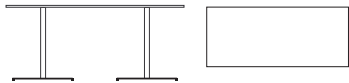

STATEMENT OF LINE

18" High

Dimensions:
Overall: 36 Dia. 18H

Dimensions:
Overall: 42 Dia. 18H

Dimensions:
Overall: 30 Dia. 30H

Dimensions:
Overall: 36 Dia. 30H

36" High

Dimensions:
Overall: 42 Dia. 30H

Dimensions:
Overall: 24 Dia. 36H

Dimensions:
Overall: 30 Dia. 36H

Dimensions:
Overall: 36 Dia. 36H

42" High

Dimensions:
Overall: 42 Dia. 36H

Dimensions:
Overall: 24 Dia. 42H

Dimensions:
Overall: 30 Dia. 42H

Dimensions:
Overall: 36 Dia. 42H

Rectangular Top

H35-T307230G Rectangular Top/Twin Base

Dimensions:
30D 72W 30H