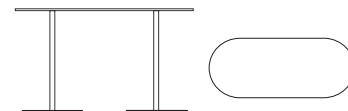

## Racetrack Top

**H35-T307230K** Racetrack Top/Twin Base

**Dimensions:**  
30D 72W 30H

**H35-T307236K** Racetrack Top/Twin Base

**Dimensions:**  
30D 72W 36H

**H35-T307242K** Racetrack Top/Twin Base

**Dimensions:**  
30D 72W 42H