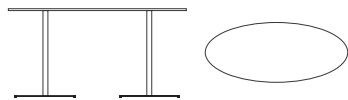

H35-T307236V Oval Top/Twin Base

Dimensions:
30D 72W 36H