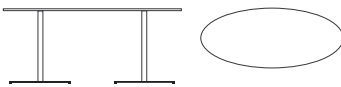

Oval Top

H35-T307230V Oval Top/Twin Base

Dimensions:
30D 72W 30H