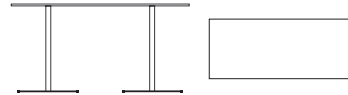

H35-T307236G Rectangular Top/Twin Base

Dimensions:
30D 72W 36H