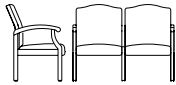

H617-2S Two Seat Tandem
No Intermediate Arms
Overall: 27.5D 46W 35.75H
Inside: 19.5D 21.25W 18.25H
Seat: 17.5H Arm: 26H