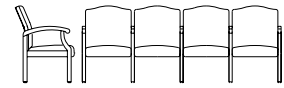

H617-2 Two Seat Tandem, H617-3 Three Seat Tandem:
H71T-CG Ganging Corner Table, H617-ER Square Ganging End Run Table, H617-T2 Freestanding Table.

Tandem Seating

H617 Medium Chair
Overall: 27.5D 23.75W 35.75H
Inside: 19.5D 21.25W 18.25H
Seat: 17.5H Arm: 26H

H617-2 Two Seat Tandem
Intermediate Arms
Overall: 27.5D 46W 35.75H
Inside: 19.5D 21.25W 18.25H
Seat: 17.5H Arm: 26H

H617-3 Three Seat Tandem
Intermediate Arms
Overall: 27.5D 68.25W 35.75H
Inside: 19.5D 21.25W 18.25H
Seat: 17.5H Arm: 26H