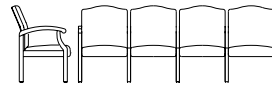

H617-4D Four Seat Tandem
No Intermediate Arms
Overall: 27.5D 90.5W 35.75H
Inside: 19.5D 21.25W 18.25H
Seat: 17.5H Arm: 26H