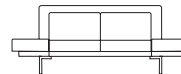

391-2 Two Seat Sofa

Overall Dimensions:
29.5D 63W 32.5H
Inside: 19D 55W 17.5H
Seat: 17.5H Arm: 26H

391-3 Three Seat Sofa

Overall Dimensions:
29.5D 73.5W 32.5H
Inside: 19D 65.5W 17H
Seat: 17.5H Arm: 26H

391-4 Two Seat Sofa
With Extensions

Overall Dimensions:
33.5D 96W ext'd. 32.5H
Inside: 19D 96W ext'd. 17H
Seat: 17.5H Arm: 17.5H ext'd.
Both Arms Up: 71W
One Arm Up: 84W

391-B Arm Bolster

Overall Dimensions:
17.5D 5.75 Dia.

Options: Contrasting textiles. Satin steel leg and frame finish. Loose seat and back cushions standard. Attachment straps available.