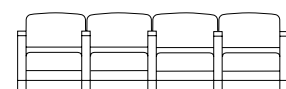

**H147-2** Medium Loveseat  
Overall: 26D 50W 31H  
Inside: 19D 45W 14.5H  
Seat: 18.5H Arm: 26H

**H148-2** Two Seat Tandem  
Overall: 26D 49.5W 31H  
Inside: 19D 21.5W 14.5H  
Seat: 18.5H Arm: 26H

## Large Upholstered

**H142-3** Three Seat Tandem  
Overall: 25.5D 73.5W 32H  
Inside: 18.5D 21W 15H  
Seat: 18.5H Arm: 25.5H

**H142-4** Four Seat Tandem  
Overall: 25.5D 97W 32H  
Inside: 18.5D 21W 15H  
Seat: 18.5H Arm: 25.5H