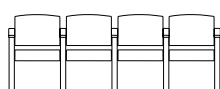

Medium Open Wood Arm

H146-4 Four Seat Tandem
Overall: 26D 90W 31H
Inside: 19D 19.5W 14.5H
Seat: 18.5H Arm: 26H