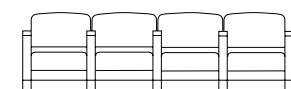

Medium Upholstered

H141-4 Four Seat Tandem
Overall: 25.5D 89W 32H
Inside: 18.5D 19W 15H
Seat: 18.5H Arm: 25.5H