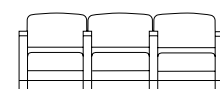

## Small Upholstered

**H140** Small Chair  
Overall: 25.5D 24W 32H  
Inside: 18.5D 19W 15H  
Seat: 18.5H Arm: 25.5H

**H140-2** Small Loveseat  
Overall: 25.5D 45.5W 32H  
Inside: 18.5D 40.5W 15H  
Seat: 18.5H Arm: 25.5H

**H141-2** Two Seat Tandem  
Overall: 25.5D 45.5W 32H  
Inside: 18.5D 19W 15H  
Seat: 18.5H Arm: 25.5H

**H141-3** Three Seat Tandem  
Overall: 25.5D 67.5W 32H  
Inside: 18.5D 19W 15H  
Seat: 18.5H Arm: 25.5H