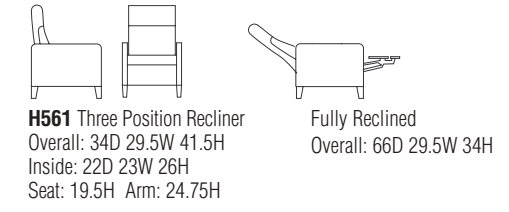

**Trendelenburg Recliner**

**H563 Trendelenburg Recliner**  
 Overall: 37.5D 32.5W 42.5H  
 Inside: 22D 23W 26H  
 Seat: 20H Arm: 25.75H

Fully Reclined  
 Overall: 66.5D 32.5W 34H

**Wallsaver Recliner**

**H562 Wallsaver Recliner**  
 Overall: 35D 29.25W 41H  
 Inside: 22D 23W 26H  
 Seat: 18.5H Arm: 22.75H

Fully Reclined  
 Overall: 64D 29.25W 32H

**3 Position Recliner**

**H561 Three Position Recliner**  
 Overall: 34D 29.5W 41.5H  
 Inside: 22D 23W 26H  
 Seat: 19.5H Arm: 24.75H

Fully Reclined  
 Overall: 66D 29.5W 34H