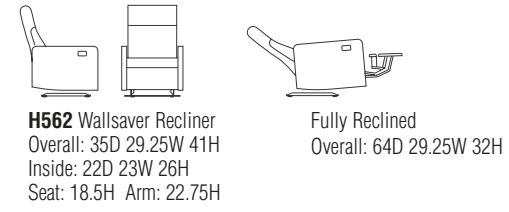

**Trendelenburg Recliner**

**H563 Trendelenburg Recliner**  
 Overall: 37.5D 32.5W 42.5H  
 Inside: 22D 23W 26H  
 Seat: 20H Arm: 25.75H

Fully Reclined  
 Overall: 66.5D 32.5W 34H

**Wallsaver Recliner**

**H562 Wallsaver Recliner**  
 Overall: 35D 29.25W 41H  
 Inside: 22D 23W 26H  
 Seat: 18.5H Arm: 22.75H

Fully Reclined  
 Overall: 64D 29.25W 32H

**3 Position Recliner**

**H561 Three Position Recliner**  
 Overall: 34D 29.5W 41.5H  
 Inside: 22D 23W 26H  
 Seat: 19.5H Arm: 24.75H

Fully Reclined  
 Overall: 66D 29.5W 34H