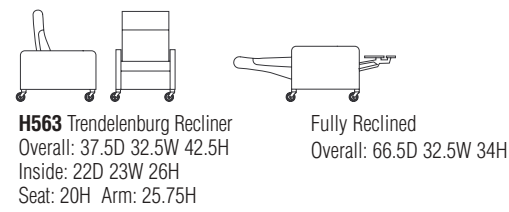

**Trendelenburg Recliner**

**H563 Trendelenburg Recliner**  
 Overall: 37.5D 32.5W 42.5H  
 Inside: 22D 23W 26H  
 Seat: 20H Arm: 25.75H

Fully Reclined  
 Overall: 66.5D 32.5W 34H

**Wallsaver Recliner**

**H562 Wallsaver Recliner**  
 Overall: 35D 29.25W 41H  
 Inside: 22D 23W 26H  
 Seat: 18.5H Arm: 22.75H

Fully Reclined  
 Overall: 64D 29.25W 32H

**3 Position Recliner**

**H561 Three Position Recliner**  
 Overall: 34D 29.5W 41.5H  
 Inside: 22D 23W 26H  
 Seat: 19.5H Arm: 24.75H

Fully Reclined  
 Overall: 66D 29.5W 34H