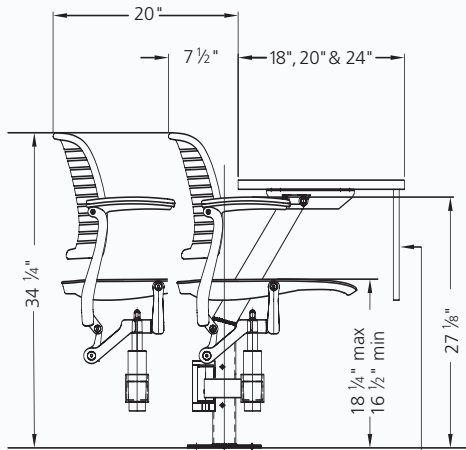

Cachet® Swing-Away

Ergonomic Lecture Hall Solution.

Pneumatic height adjustment.

Arms flip up for easy access.

Seats automatically self-center and return to forward position.

Cantilevered table base simplifies floor cleaning.

Flexible, slotted chair surfaces absorb and evenly conform to the body for superior comfort.

Balanced action rocker mechanism automatically adjusts to the way you sit and supports healthy posture.

Cachet® Swing-Away

Fixed seating with integrated worksurface combines exceptional comfort, style and durability.

Modesty Panel
9", 12", & 14"

Cachet Swing-Away delivers an exceptionally comfortable fixed seating solution. Chairs automatically self-center, rise to common height, and return to forward position, keeping aisles clear when unoccupied. Sturdy steel legs with cast iron pivots support cantilevered table surface and chairs. The table can accommodate optional power and data modules to support laptop computer use.

Features

- Seat tilts and back articulates to provide unparalleled ergonomic support
- Seat automatically self-centers and returns to forward facing position
- Cantilevered table base allows easy access to floor for cleaning
- Arms flip up for ease of access
- Flexible slotted chair surfaces absorb and evenly distribute body weight
- Pneumatic height adjustment for optimum worksurface orientation
- Table sections can be joined to create an uninterrupted worksurface