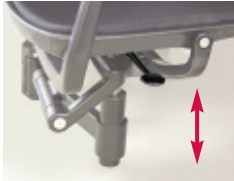

Cachet® Swing-Away

Ergonomic Lecture Hall Solution.

Pneumatic height adjustment.

Arms flip up for easy access.

Seats automatically self-center and return to forward position.

Cantilevered table base simplifies floor cleaning.

Flexible, slotted chair surfaces absorb and evenly conform to the body for superior comfort.

Balanced action rocker mechanism automatically adjusts to the way you sit and supports healthy posture.

Cachet® Swing-Away

Fixed seating with integrated worksurface combines exceptional comfort, style and durability.

Modesty Panel
9", 12", & 14"

Cachet Swing-Away delivers an exceptionally comfortable fixed seating solution. Chairs automatically self-center, rise to common height, and return to forward position, keeping aisles clear when unoccupied. Sturdy steel legs with cast iron pivots support cantilevered table surface and chairs. The table can accommodate optional power and data modules to support laptop computer use.

Features

- Seat tilts and back articulates to provide unparalleled ergonomic support
- Seat automatically self-centers and returns to forward facing position
- Cantilevered table base allows easy access to floor for cleaning
- Arms flip up for ease of access
- Flexible slotted chair surfaces absorb and evenly distribute body weight
- Pneumatic height adjustment for optimum worksurface orientation
- Table sections can be joined to create an uninterrupted worksurface