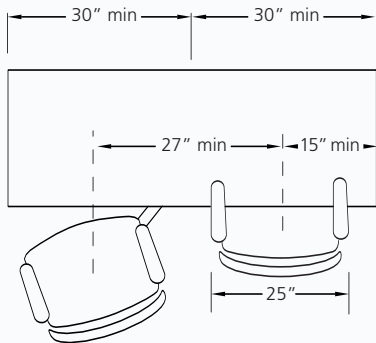

Cachet® Swing-Away

Ergonomic Lecture Hall Solution.

Pneumatic height adjustment.

Arms flip up for easy access.

Seats automatically self-center and return to forward position.

Cantilevered table base simplifies floor cleaning.

Flexible, slotted chair surfaces absorb and evenly conform to the body for superior comfort.

Balanced action rocker mechanism automatically adjusts to the way you sit and supports healthy posture.

Cachet® Swing-Away

Fixed seating with integrated worksurface combines exceptional comfort, style and durability.

Modesty Panel
9", 12", & 14"

Cachet Swing-Away delivers an exceptionally comfortable fixed seating solution. Chairs automatically self-center, rise to common height, and return to forward position, keeping aisles clear when unoccupied. Sturdy steel legs with cast iron pivots support cantilevered table surface and chairs. The table can accommodate optional power and data modules to support laptop computer use.

Features

- Seat tilts and back articulates to provide unparalleled ergonomic support
- Seat automatically self-centers and returns to forward facing position
- Cantilevered table base allows easy access to floor for cleaning
- Arms flip up for ease of access
- Flexible slotted chair surfaces absorb and evenly distribute body weight
- Pneumatic height adjustment for optimum worksurface orientation
- Table sections can be joined to create an uninterrupted worksurface