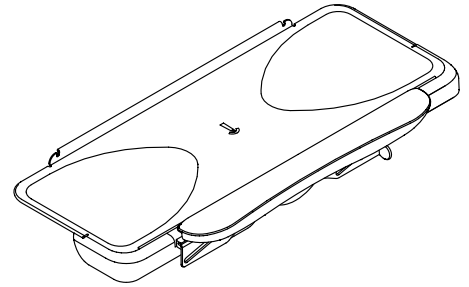

Classic Rectangular™ Keyboard Platform

Primary Customer Need:

A keyboard platform that allows for the use of both a keyboard and mouse on the same horizontal surface, and provides exceptional stability.

Product Features:

- Style Numbers: CSS without Palm Rest
CSSPP with positionable Palm Rest
CSSFP with full-width, fixed-height Palm Rest
CSSAP with full-width, height-adjustable Palm Rest
- Size: Overall Platform dimensions – W27½ x D9½
- Color: Champagne, Charcoal, or Pewter
- Construction: Platform surface is steel. Mouse surface material is PVC.
- Application: Use in straight or diagonal workstation configuration with either the Details Spring Assist, Dialect or Stella mechanisms.
- Warranty: 10 years
- Mounting hardware for Quick-Connect™ capability ships attached to the platform.
- Ideal for intensive computer user or multi-user workstation.
- Ambidextrous, integrated, same-plane mousing surfaces.
- Integral cable guides for wire management.
- Optional Palm Rest is covered in a washable nylon material.
- Superior stability.
- Product meets or exceeds all applicable ANSI/BIFMA test standards.