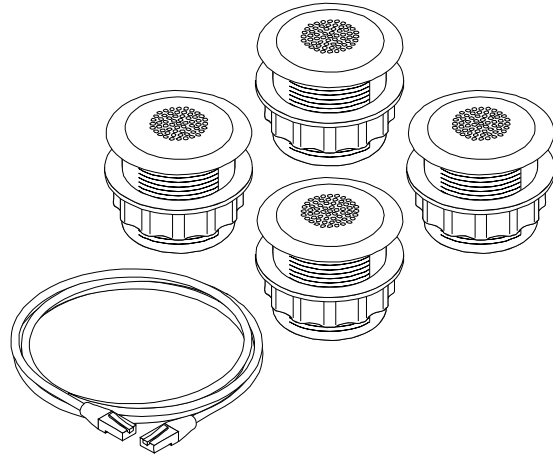

Confidante™ Emitter Kit

Customer Needs:

The Confidante Speech Privacy System Emitters provide a direct field, barely audible, pleasant sound that blocks nearby conversation to provide distraction-free work environments. Confidante emitters are inconspicuous, mounted in the ceiling and adjusted by use of a wireless remote control, included with the Control Module (sold separately).

Product Features

- Style Number: PEMIT
- Size: 2-1/2"H x 3-1/2" diameter
- Weight: 4 ounces
- Color: White only
- Construction: PVC plastic molded parts with concealed electronics accessible via plug and play ports. Cat 3, 4, or 5 communications cable per TIA/EIA 568 and 569 Type CMP or MPP. Four pair, 24 AWG minimum. Cable is plenum rated with male RJ-45 connectors on each end.
- Application: Mounts in ceiling; new construction, retrofit in existing drop and splined ceilings
- Warranty: 5 years
- Ships with four emitters and four 16' plenum rated cables.
- Controlled by use of infrared remote control provided in Confidante Control Modules (sold separately).
- 110 VAC power supply.
- Hole saw provided with Control Module (sold separately).