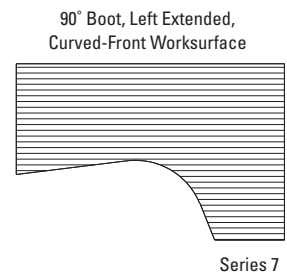

Height-Adjustable Worksurfaces Woodgrain Directions