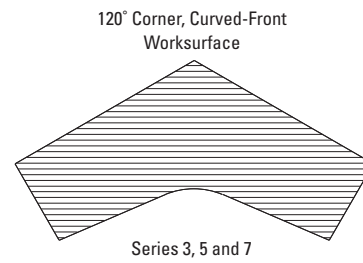

Height-Adjustable Worksurfaces Woodgrain Directions