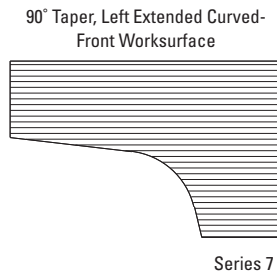

Height-Adjustable Worksurfaces Woodgrain Directions