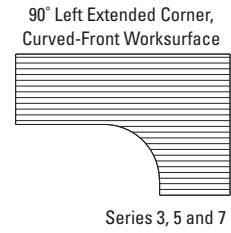

Height-Adjustable Worksurfaces Woodgrain Directions