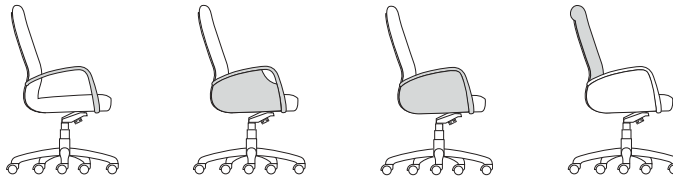

Design by John Kaloustian

Lassiter is your one-stop solution for passive ergonomic seating. With a wide range of back, arm, seat and mechanism options, Lassiter makes hot-desking, guest officing, and team conferencing a breeze. Whether in an executive office or a high-level conference room, Lassiter's gentle lines make it a comfortable and desirable work companion.

Sizes

Mid Back

High Back

Styles

Open Arm

Insert Arm

Box Arm

Roll Back

Dimensions

	Mid Back Medium Scale	Mid Back Large Scale	High Back Medium Scale	High Back Large Scale
Overall Width	25¼"	25¼"	25¼"	25¼"
Overall Height (square back)	32¾" - 37"	32¾" - 37"	38½" - 43¼"	38½" - 43¼"
(roll back)	33¼" - 37½"	33¼" - 37½"	39" - 43¾"	39" - 43¾"
Arm Height (to floor)	24¾" - 29¼"	24¾" - 29¼"	24¾" - 29¼"	24¾" - 29¼"
Seat Depth	17½"	19"	17½"	19"
Seat Width	20"	20"	20"	20"
Seat Height	16¼" - 20¾"	16¼" - 20¾"	16¼" - 20¾"	16¼" - 20¾"
Back Width	20½"	20½"	20½"	20½"
Back Height (square back)	19"	19"	25¼"	25¼"
	19½"	19½"	25¼"	25¼"

Product Shown

Cover:
Unika Vaev Balcon Desire, Mid Back, Box Arm, Mirror Finish Base.

Inside:
COM, Mid Back, Open Arm, Black Base.
Harter Vision Crepe Bracken, High Back, Box Arm, Mirror Finish Base.
Harter Vision Crepe Eventide, Mid Back, Open Arm.