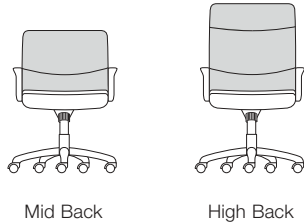

Design by John Kaloustian

Lassiter is your one-stop solution for passive ergonomic seating. With a wide range of back, arm, seat and mechanism options, Lassiter makes hot-desking, guest officing, and team conferencing a breeze. Whether in an executive office or a high-level conference room, Lassiter's gentle lines make it a comfortable and desirable work companion.

Sizes

Mid Back

High Back

Styles

Open Arm

Insert Arm

Box Arm

Roll Back

Dimensions

	Mid Back Medium Scale	Mid Back Large Scale	High Back Medium Scale	High Back Large Scale
Overall Width	25¼"	25¼"	25¼"	25¼"
Overall Height (square back)	32¾" - 37"	32¾" - 37"	38½" - 43¼"	38½" - 43¼"
(roll back)	33¼" - 37½"	33¼" - 37½"	39" - 43¾"	39" - 43¾"
Arm Height (to floor)	24¾" - 29¼"	24¾" - 29¼"	24¾" - 29¼"	24¾" - 29¼"
Seat Depth	17½"	19"	17½"	19"
Seat Width	20"	20"	20"	20"
Seat Height	16¼" - 20¾"	16¼" - 20¾"	16¼" - 20¾"	16¼" - 20¾"
Back Width	20½"	20½"	20½"	20½"
Back Height (square back)	19"	19"	25¼"	25¼"
	19½"	19½"	25¼"	25¼"