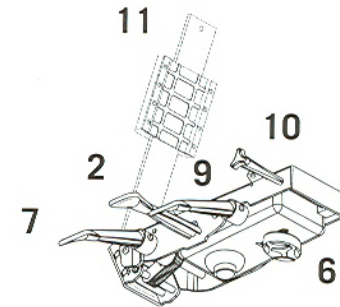

offices * Today

“value” solutions

OT “Ergo Mid Task” Chair

Ergonomic Features

- ✓ 360 Degree Swivel
- ✓ Seat Height Adjustment (2)
- ✓ Ratchet Back Height Adjustment (11)
- ✓ Tilt Tension Control (6)
- ✓ Infinite Tilt Position Lock (9)
- ✓ Forward Tilt Lever (10)
- ✓ Infinite Back Angle Adjustment (7)
- ✓ Height Adjustable Arm
- ✓ Soft Touch Arm Pad
- ✓ Seat Slider Optional (Add \$25)

Dimensions

Overall Width: 25.5"	Seat Width: 22.5"	Back Width: 20.5"
Overall Height: 41"- 46"	Seat Height: 17"- 22"	Back Height: 21.5"
Overall Depth: 20.5"	Seat Depth: 20.5"	

Fabric Selections

Black Fabric Only.