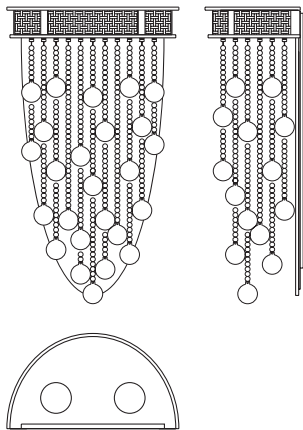

CASCADE WALL BRACKET

DESIGNER: TODD RUGEE

A waterfall of crystal beads resplendent with light, the Cascade wall bracket adds dazzle to any interior space. Available in two sizes.

# CASCADE WALL BRACKETS

BY TODD RUGEE

CASCADE I  
K-0035

HEIGHT  
24" (610 mm)

WIDTH  
14" (356 mm)

PROJECTION  
7<sup>3</sup>/<sub>4</sub>" (197 mm)

WEIGHT  
30 lbs.

### DETAILS

- Polished aluminum crown with satin nickel mesh atop mirrored accent wall plate
- Polished aluminum plate pre-trimmed with crystal strands
- Crystal strands in variable lengths  
Beads: 3/8" dia (10 mm); Spheres: 1 5/8" dia (40 mm)
- Engraved plate with yearly edition