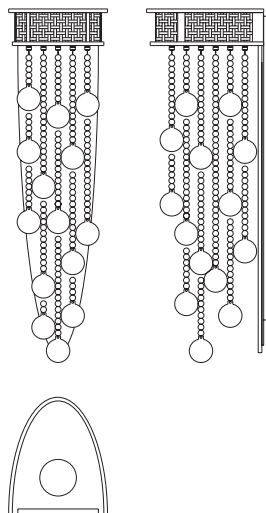

### DETAILS

- Polished aluminum crown with satin nickel mesh atop mirrored accent wall plate
- Polished aluminum plate pre-trimmed with crystal strands
- Crystal strands in variable lengths  
Beads: 3/8" dia (10 mm); Spheres: 1 5/8" dia (40 mm)
- Engraved plate with yearly edition

### MOUNTING

- Outlet box, centered 2 3/4" (70 mm) from top of fixture

## NOTES

- Ⓢ listed; suitable for dry locations.
- Fixture must be properly supported due to weight. Please consult your local electrician.
- \* Two 36° flood or 13° spot lamps with opaque silver reflectors recommended.

CASCADE II  
K-0036

HEIGHT  
24" (610 mm)

WIDTH  
6 3/4" (171 mm)

PROJECTION  
8" (203 mm)

WEIGHT  
18 lbs.