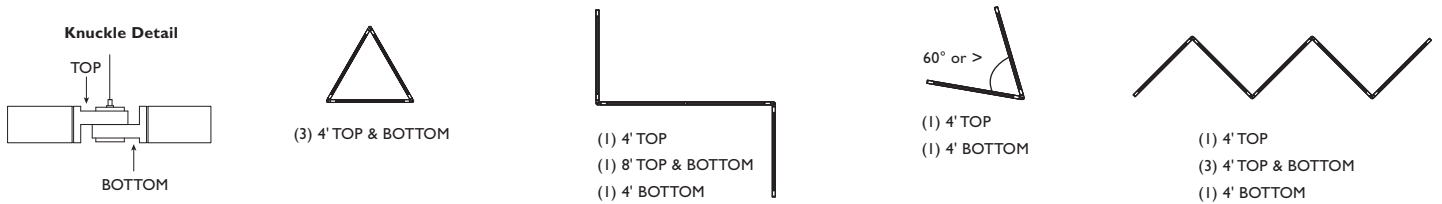

POSSIBLE CONFIGURATIONS

NOTE: Consult your local rep for other configurations. Photometry results shown on tearsheet 45000. You may also download the complete IES file at www.architecturallighting.com.

EASY ORDER BUILDER

Create your own specification by choosing from the following options:

Item + Quantity + Lamping + Finish + Suspension / HOA + Other Options

Sample order for the above configuration: 45002 + 1 + 45003 + 1 + 45004 + 1 + 54W + G/A + C36 + IL

4' upright qty 1 and 8' upright qty 1 and 12' upright qty 1 all with 54W non-dimming, gossamer aluminum finish, 36" cable suspensions and T5 lamps.

Item #	Quantity	Lamping	Finish	Suspension / HOA	Other Options
45002 (4')	Please Specify	Non Dimming (120v-277v): 54W 54WTS (HO)	G/A Gossamer Aluminum	C36 Cable Adjusts to 36"	N None
45003 (8')		Dimming: 54WD-120v 54WTS (HO) 54WD-277v 54WTS (HO)	C/X Custom Color Match	Longer HOA on request	DE Diamond-shaped end caps
45004 (12')					EC Additional 4" canopy (non-power feed) IL Installed T5 lamps (3000K color temp)

A dimensioned sketch with power feed location indicated is required with your order.

UL listed. Printed July 2006. Specifications subject to change; consult our website for up-to-date information. © 2005 LIGHT SPACE®
FOB Colorado Springs, CO. Designed by Doyle Crosby. Patent pending.