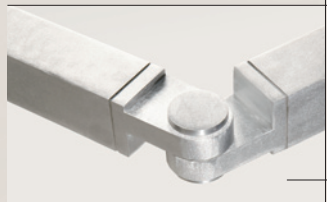

L I G H T
S P A C E

AN ULTRA-THIN PENDANT UPLIGHT SYSTEM PIVOTS 60 TO 240 DEGREES DUE TO ITS UNIQUE KNUCKLE,
CONNECTING THE 1.85" SQUARE EXTRUSIONS. THE KNUCKLE ALLOWS MULTIPLE CONFIGURATIONS. USE LIGHT
TO TURN CORNERS AND CREATE TRAFFIC PATHS IN LONG CORRIDORS. SHOWN IN GOSSAMER ALUMINUM.

ARTICULATING
RAIL

1.85" W
4/8/12' L

45002

Overview

- Ultra thin pendant system can pivot from 60° to 240° due to its unique “knuckle” mechanism that connects the 1.85” extrusions.
- The “knuckle” feature allows you to create a multitude of configurations including triangles, squares and zig-zags, etc.

Applications

- Private offices
- Conference rooms
- Public areas, corridors
- Professional offices
- Home offices

Options

- Length: 4', 8' or 12' nominal
- Lamping: 54W T5 available with dimming ballast
- Finish: Gossamer aluminum or custom color match
- Power cord: Stainless steel braided power cord standard
- End caps: Standard flat or optional diamond-shaped
- Suspension: Ultra-fine 0.05" aerial cable standard
Field adjustable suspension from 12" to 36" standard.
Longer suspension heights available.

Cable Suspension
Suspension points centered 1.5" from end of fixture. *

Fixture Dimensions

	[A] Centerline from knuckle to end cap	[B] Centerline from knuckle to knuckle
4 feet	53.50"	56.50"
8 feet	100.50"	103.50"
12 feet	147.50"	150.50"