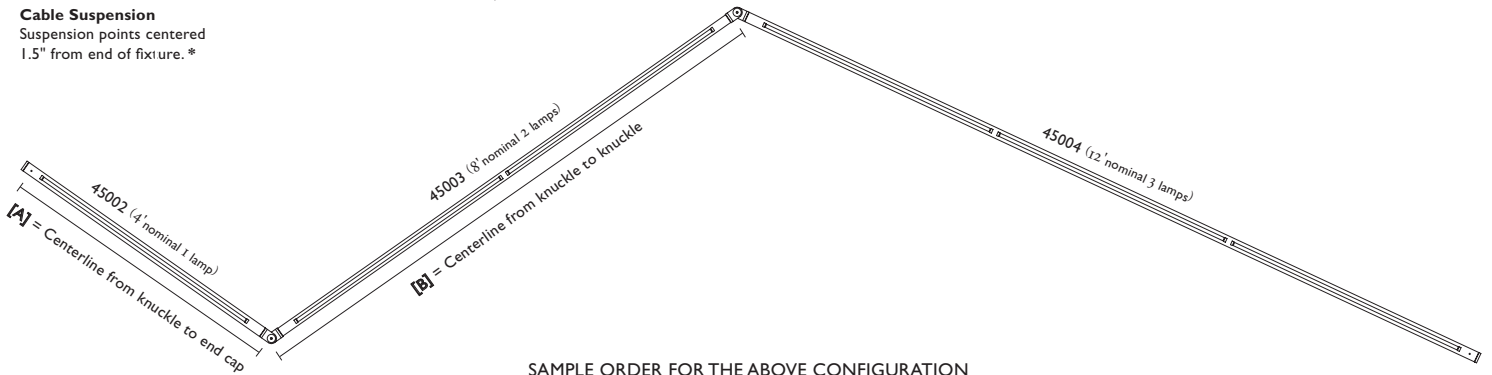

ARTICULATING
RAIL

1.85" W
4/8/12' L

45002

Overview

- Ultra thin pendant system can pivot from 60° to 240° due to its unique “knuckle” mechanism that connects the 1.85” extrusions.
- The “knuckle” feature allows you to create a multitude of configurations including triangles, squares and zig-zags, etc.

Applications

- Private offices
- Conference rooms
- Public areas, corridors
- Professional offices
- Home offices

Options

- Length: 4', 8' or 12' nominal
- Lamping: 54W T5 available with dimming ballast
- Finish: Gossamer aluminum or custom color match
- Power cord: Stainless steel braided power cord standard
- End caps: Standard flat or optional diamond-shaped
- Suspension: Ultra-fine 0.05" aerial cable standard
Field adjustable suspension from 12" to 36" standard.
Longer suspension heights available.

Cable Suspension
Suspension points centered 1.5" from end of fixture. *

Fixture Dimensions

	[A] Centerline from knuckle to end cap	[B] Centerline from knuckle to knuckle
4 feet	53.50"	56.50"
8 feet	100.50"	103.50"
12 feet	147.50"	150.50"

* Add 3.0" for overall length.

Net Weight

- 4' = 5 lbs.
- 8' = 10 lbs.
- 12' = 15 lbs.

SAMPLE ORDER FOR THE ABOVE CONFIGURATION

45002 + 1 + 45003 + 1 + 45004 + 1 + 54W + G/A + C36 + IL

4' upright qty 1 and 8' upright qty 1 and 12' upright qty 1 all with 54W non-dimming, gossamer aluminum finish, 36" cable suspensions and T5 lamps.