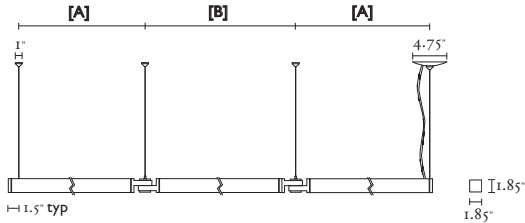

ARTICULATING
RAIL

1.85" W
4/8/12' L

45002

Overview

- Ultra thin pendant system can pivot from 60° to 240° due to its unique “knuckle” mechanism that connects the 1.85” extrusions.
- The “knuckle” feature allows you to create a multitude of configurations including triangles, squares and zig-zags, etc.

Applications

- Private offices
- Conference rooms
- Public areas, corridors
- Professional offices
- Home offices

Options

- Length: 4', 8' or 12' nominal
- Lamping: 54W T5 available with dimming ballast
- Finish: Gossamer aluminum or custom color match
- Power cord: Stainless steel braided power cord standard
- End caps: Standard flat or optional diamond-shaped
- Suspension: Ultra-fine 0.05" aerial cable standard
Field adjustable suspension from 12" to 36" standard.
Longer suspension heights available.

Cable Suspension
Suspension points centered 1.5" from end of fixture. *

Fixture Dimensions

	[A] Centerline from knuckle to end cap	[B] Centerline from knuckle to knuckle
4 feet	53.50"	56.50"
8 feet	100.50"	103.50"
12 feet	147.50"	150.50"

* Add 3.0" for overall length.

Net Weight

- 4' = 5 lbs.
- 8' = 10 lbs.
- 12' = 15 lbs.

SAMPLE ORDER FOR THE ABOVE CONFIGURATION

45002 + 1 + 45003 + 1 + 45004 + 1 + 54W + G/A + C36 + IL

4' upright qty 1 and 8' upright qty 1 and 12' upright qty 1 all with 54W non-dimming, gossamer aluminum finish, 36" cable suspensions and T5 lamps.