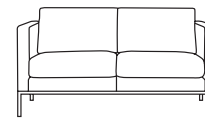

OPTIONS

- Bolster
- Coordinating Tables
- Moisture Barrier

RIVA (lounge)

Shown with optional bolster

812-10 Chair
W=33", D=31", H=33"
SH=18 1/4", AH=26 1/4"

812-20 Two Seat
W=58", D=31", H=33"
SH=18 1/4", AH=26 1/4"

812-30 Three Seat
W=83", D=31", H=33"
SH=18 1/4", AH=26 1/4"

NEMSCHOFF

RIVA (lounge)

Riva

Stylish Comfort

Contemporary and bold styling define this elegant line of seating. Riva's simple and classic lines, along with brushed stainless look detailing, provide comfort and flair in a variety of healthcare settings. The Riva series includes 1-, 2-, and 3-seat models. Coordinating tables complete this sophisticated series.

812-10, Chair
W=33", D=31", H=33"
SH=18 1/4", AH=26 1/4"

812-20, Two Seat
W=58", D=31", H=33"
SH=18 1/4", AH=26 1/4"

812-30, Three Seat
W=83", D=31", H=33"
SH=18 1/4", AH=26 1/4"

812-30, Three Seat
W=83", D=31", H=33"
SH=18 1/4", AH=26 1/4"