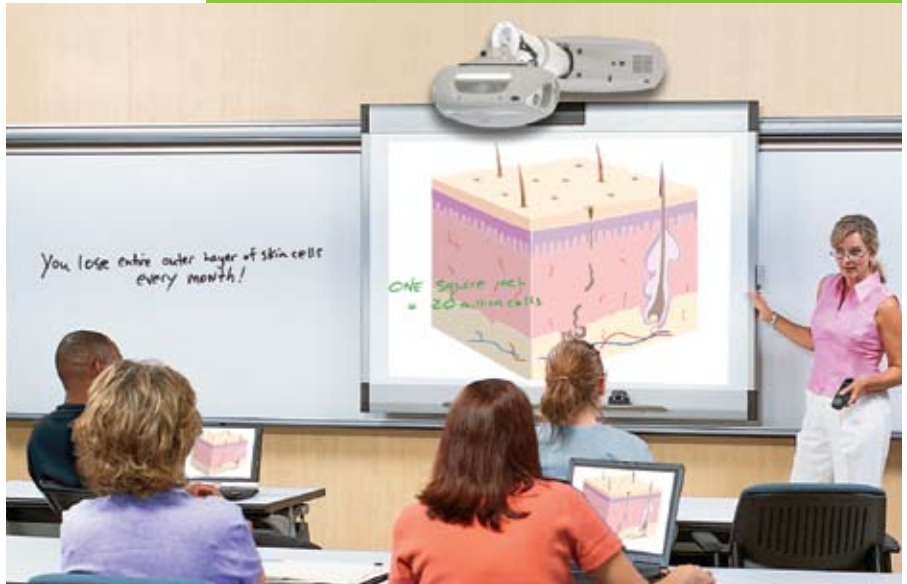

## Board, meet bright.

See more clearly by pairing any PolyVision interactive whiteboard or panel with the 3M Super Close Projection System. The short-throw projector integrates seamlessly with PolyVision low-glare surfaces. The result? Crisp, bright, shadow-free images.

## Integrated classroom

### Improve the view

The short-throw projection system that reduces glare and shadows; positioning the projector close to the screen means students and teachers can use the board without casting a shadow.

### Incorporate audio

Without any extra equipment, the Super Close Projection System includes built-in high fidelity stereo speakers and an amplifier for interactive lessons with a soundtrack.