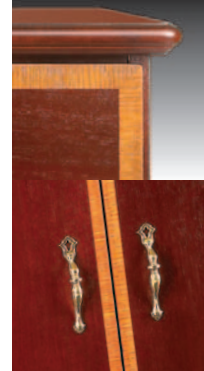

softcare

estate

35/36 SERIES CABINETS BY **softcare**