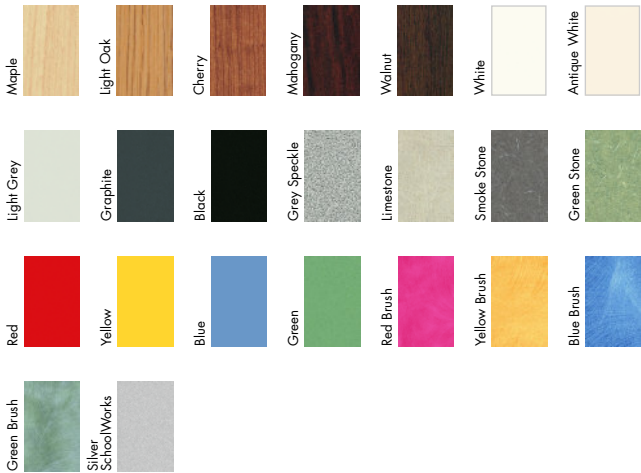

FEUZE SLED COMBO

MODEL NUMBER
LW342345

SPECIFICATIONS

- Soliwood shell as a seat option.
- The shell is available in 2 styles, with or with out the easy grip handle.
- Shell can specified from 5 wood grain finishes.

COLOR OPTIONS

LAMINATES

METAL FINISHES