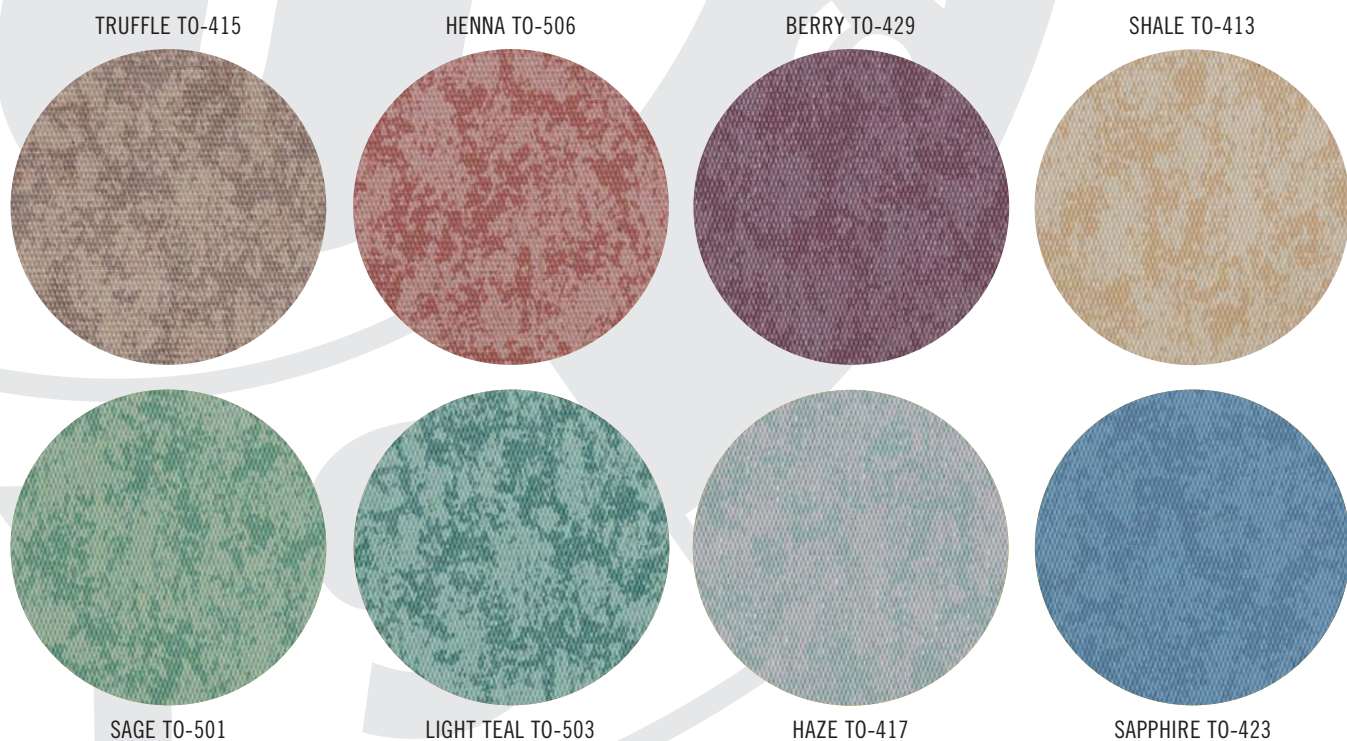

The fabrics and laminates shown here have been selected for the Fitt Table Series and the Snowball Seating Series 10 Day Shipping Program. Spec's standard finish options include standard matte laminates from Wilsonart, Formica, Nevamar, Arborite and Pionite. Spec carded fabrics include Momentum, Maharam, Mayer and Mor-Care Vinyls. Visit www.specfurniture.com for grading.

10 DAY FITT TABLES

10 Day Laminate Options for Fitt Tables

10 DAY SNOWBALL SEATING

10 Day Fabric Options for Snowball Seating

10 DAY SNOWBALL SEATING

10 Day Mor-Care Vinyl Options for Snowball Seating

WOOD FINISHES

Standard Wood Finish Options for Veneer Tables, Hardwood Edges, Companion and Midway Arm Caps or the Cooper Collection of Public Seating. Stain-to-Match is never an upcharge!

MIDWAY

Mesh Back Options for Midway Public Seating (matched with RAL Colors)