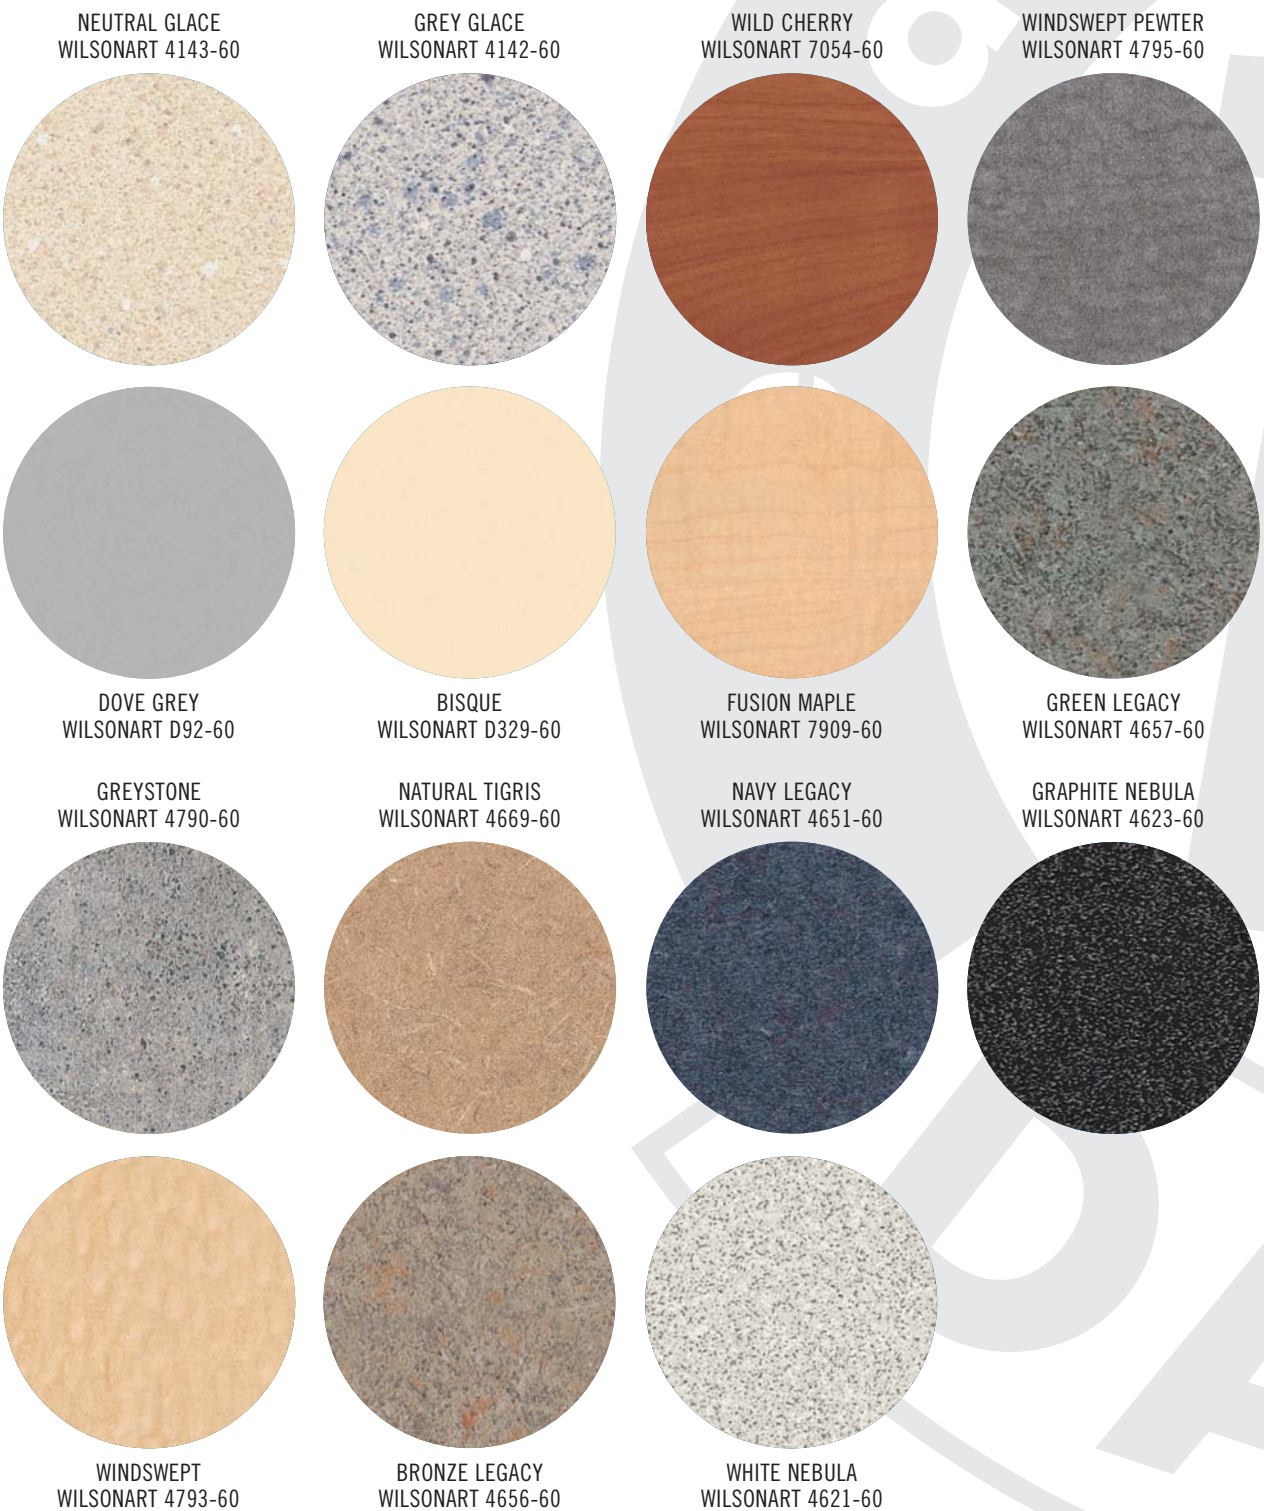

10 DAY PROGRAM

It's simple. Spec ships your Fitt or Snowball order within 10 business days – or it's free! For the complete 10 Day Program including terms and conditions, visit our website at www.specfurniture.com. Just click on the 10 Day logo.

The fabrics and laminates shown here have been selected for the Fitt Table Series and the Snowball Seating Series 10 Day Shipping Program. Spec's standard finish options include standard matte laminates from Wilsonart, Formica, Nevamar, Arborite and Pionite. Spec carded fabrics include Momentum, Maharam, Mayer and Mor-Care Vinyls. Visit www.specfurniture.com for grading.

10 DAY FITT TABLES

10 Day Laminate Options for Fitt Tables