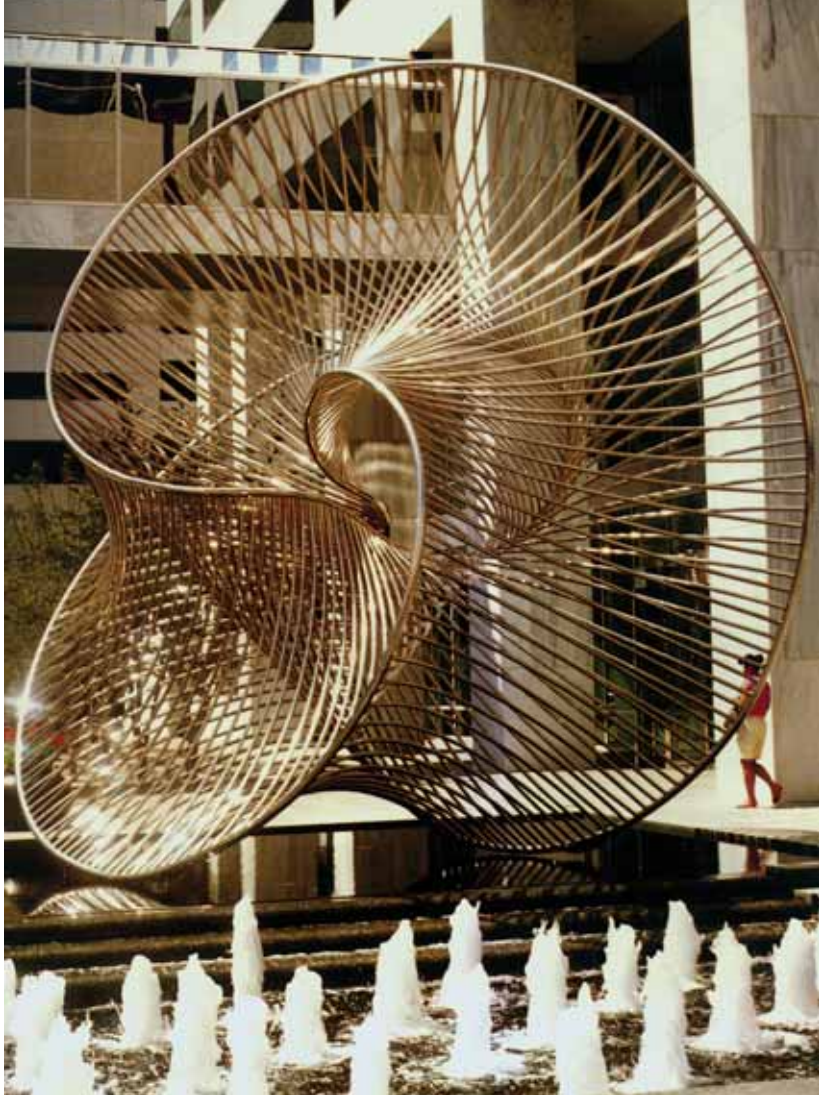

uno™

uno
innovation

UNIQUE SUSPENSION
SCULPTED CURVILINEAR FRAME
ELEGANT SIMPLICITY

uno
comfort

GRACEFUL MOVEMENT
MULTI-PURPOSE FRAME
LIGHT SCALE

uno
design

CHARLES PERRY
NEOCON GOLD AWARD
MoMA

turnstone®

"My pieces are ordered unto themselves, as if space had a set of rules similar to the counterpoint of music. They are, therefore, compositions of the interplay of their own logic."

CHARLES PERRY

uno
perry

Sculptor **Charles O. Perry** is a creator, an artist of multiple dimensions. His work – from monumental sculptures to innovative chair designs to elegant pieces of jewelry – has an elegance of form that masks the complexity at its core.