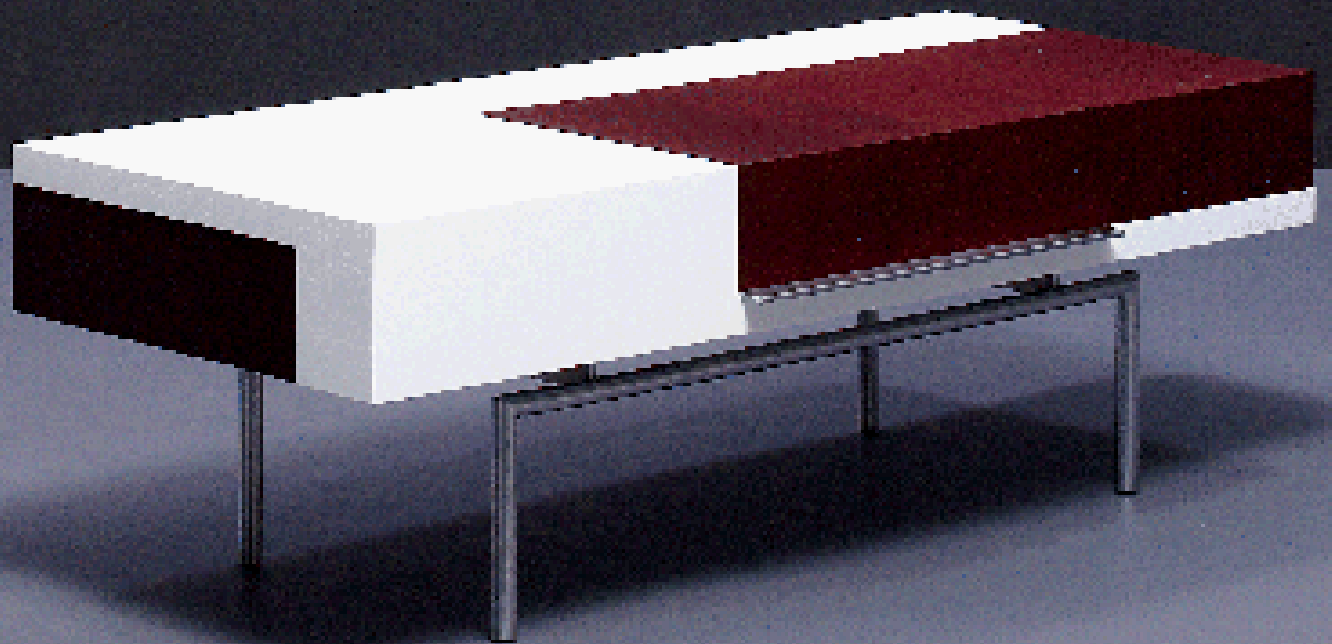

FINESSE

LOUNGE SEATING AND
OCCASIONAL TABLES

AS A FULLY REALIZED FURNITURE COLLECTION,
FINESSE EMBODIES THE QUALITIES OF REFINEMENT AND
QUALITY CRAFTSMANSHIP WITH PRECISION AND SIMPLICITY.
IN AN ENSEMBLE MADE UP OF LOUNGE SEATING
AND LOW TABLES, CREDENZAS AND BENCHES,
EACH PIECE POSSESSES A WARM AND INVITING DESIGN
WELL SUITED FOR THE PRIVATE OFFICE AND BOARDROOM
– AS WELL AS THE EMPLOYEE LOUNGE, RECEPTION AREA
OR CONTEMPORARY RESIDENTIAL SETTING.

INITIALLY INSPIRED
BY JAPANESE TEA TABLES,
THE FINESSE TABLE COLLECTION
EMBRACES THE PURITY
OF THE AGE-OLD TRADITION
WHILE UPDATING IT
WITH A MIXTURE OF MODERN,
ELEGANT ELEMENTS.

FINESSE CONTAINS *three* APPROACHES TO OCCASIONAL TABLES:

A CLASSICALLY PURE LOW TABLE, LOW TABLES WITH SUBTLE, HIDDEN STORAGE OPPORTUNITES,

AND AN INNOVATIVE CREDENZA THAT COMBINES A SIMPLE STORAGE APPROACH WITH A CLEAN DIVISION OF *form*.

THE USE OF CONTRASTING MATERIALS CAN DISTINGUISH PASSIVE SURFACES FROM ACTIVE ZONES.

BENCH CUSHIONS AND A TABLE SURFACE MAY SHARE THE SAME PLANE.

PIVOT DRAWERS AND LIFT-UP TOPS ARE *concealed* WITHIN THE ELEGANCE OF LOW TABLES.

PURE, *architectural* FORMS GIVE RISE TO THE FUNCTIONALITY REQUIRED IN CONTEMPORARY LIVING AND WORK ENVIRONMENTS.