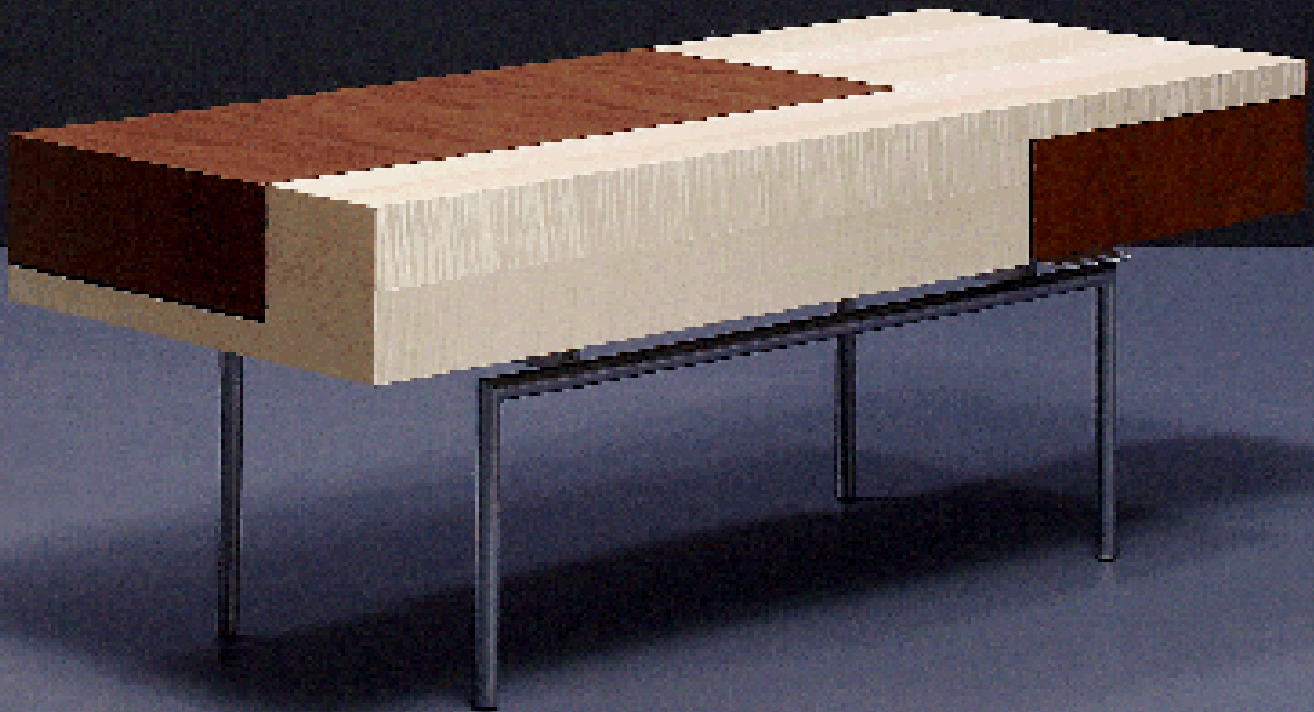

FINESSE

LOUNGE SEATING AND
OCCASIONAL TABLES

AS A FULLY REALIZED FURNITURE COLLECTION,
FINESSE EMBODIES THE QUALITIES OF REFINEMENT AND
QUALITY CRAFTSMANSHIP WITH PRECISION AND SIMPLICITY.
IN AN ENSEMBLE MADE UP OF LOUNGE SEATING
AND LOW TABLES, CREDENZAS AND BENCHES,
EACH PIECE POSSESSES A WARM AND INVITING DESIGN
WELL SUITED FOR THE PRIVATE OFFICE AND BOARDROOM
– AS WELL AS THE EMPLOYEE LOUNGE, RECEPTION AREA
OR CONTEMPORARY RESIDENTIAL SETTING.

INITIALLY INSPIRED
BY JAPANESE TEA TABLES,
THE FINESSE TABLE COLLECTION
EMBRACES THE PURITY
OF THE AGE-OLD TRADITION
WHILE UPDATING IT
WITH A MIXTURE OF MODERN,
ELEGANT ELEMENTS.

FINESSE CONTAINS *three* APPROACHES TO OCCASIONAL TABLES:

A CLASSICALLY PURE LOW TABLE, LOW TABLES WITH SUBTLE, HIDDEN STORAGE OPPORTUNITES,

AND AN INNOVATIVE CREDENZA THAT COMBINES A SIMPLE STORAGE APPROACH WITH A CLEAN DIVISION OF *form*.

THE USE OF CONTRASTING MATERIALS CAN DISTINGUISH PASSIVE SURFACES FROM ACTIVE ZONES.

BENCH CUSHIONS AND A TABLE SURFACE MAY SHARE THE SAME PLANE.

PIVOT DRAWERS AND LIFT-UP TOPS ARE *concealed* WITHIN THE ELEGANCE OF LOW TABLES.

PURE, *architectural* FORMS GIVE RISE TO THE FUNCTIONALITY REQUIRED IN CONTEMPORARY LIVING AND WORK ENVIRONMENTS.