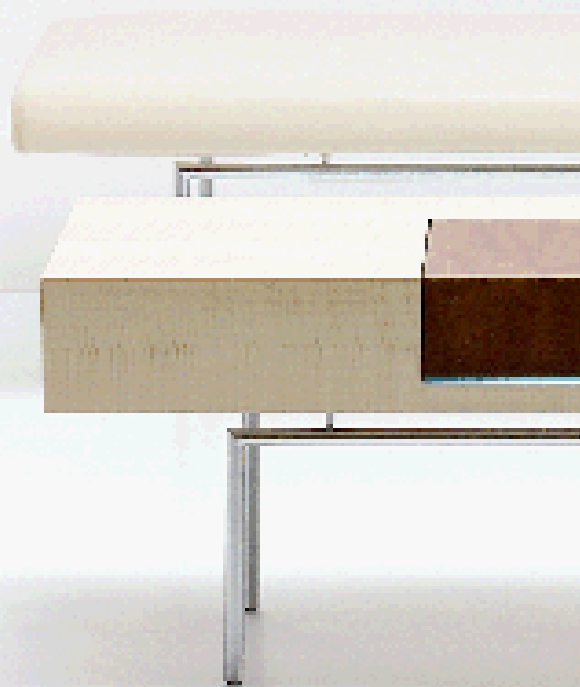

FINESSE

LOUNGE SEATING AND
OCCASIONAL TABLES

TUOHY FURNITURE CORPORATION

42 SAINT ALBANS PLACE, CHATFIELD, MN 55923

T: 800.533.1696 **E:** INFO@TUOHYFURNITURE.COM

W: WWW.TUOHYFURNITURE.COM

DESIGN: **KEN BAKER, JORDAN GOLDSTEIN, EHREN GAAG**