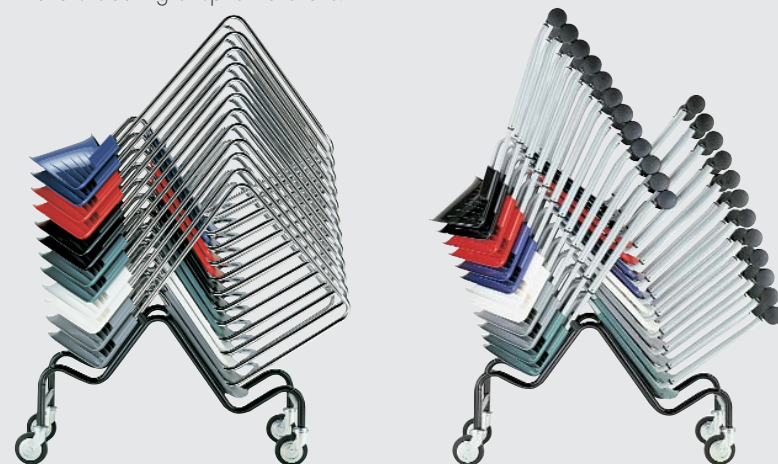

202250 Sled base in chrome

102450SC Seat upholstered fourleg on casters

The dolly stores either the sled or the four-leg version. The design allows easy stacking and unstacking of up to 15 chairs.

102266 Dolly in black or silver

Six chairs stack on the floor.

Three stools stack on the floor.