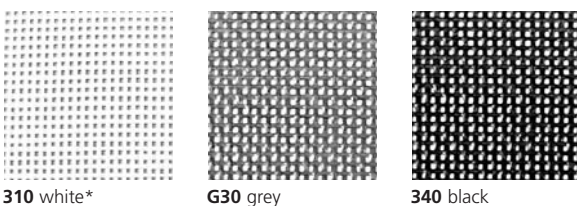

PRICE GROUP

FABRIC 1 (H)

PRICE GROUP

FABRIC 2 (I)

Lucia DB17 snow
100% recycled Polyester
270 g/m² – non flammable
50,000 cycles Martindale

King 4213 blue grey
100% Polyester Trevira CS
260 g/m² – non flammable
40,000 cycles Martindale

Tec DH67 light grey
63% Polyester / 37% Polyamid
315 g/m² – non flammable
100,000 cycles Martindale

ZikZak sail fabric*
Polyester

*ZikZak sail fabric is a polyester mesh. The white sail fabric was placed on a dark background to show the weave.