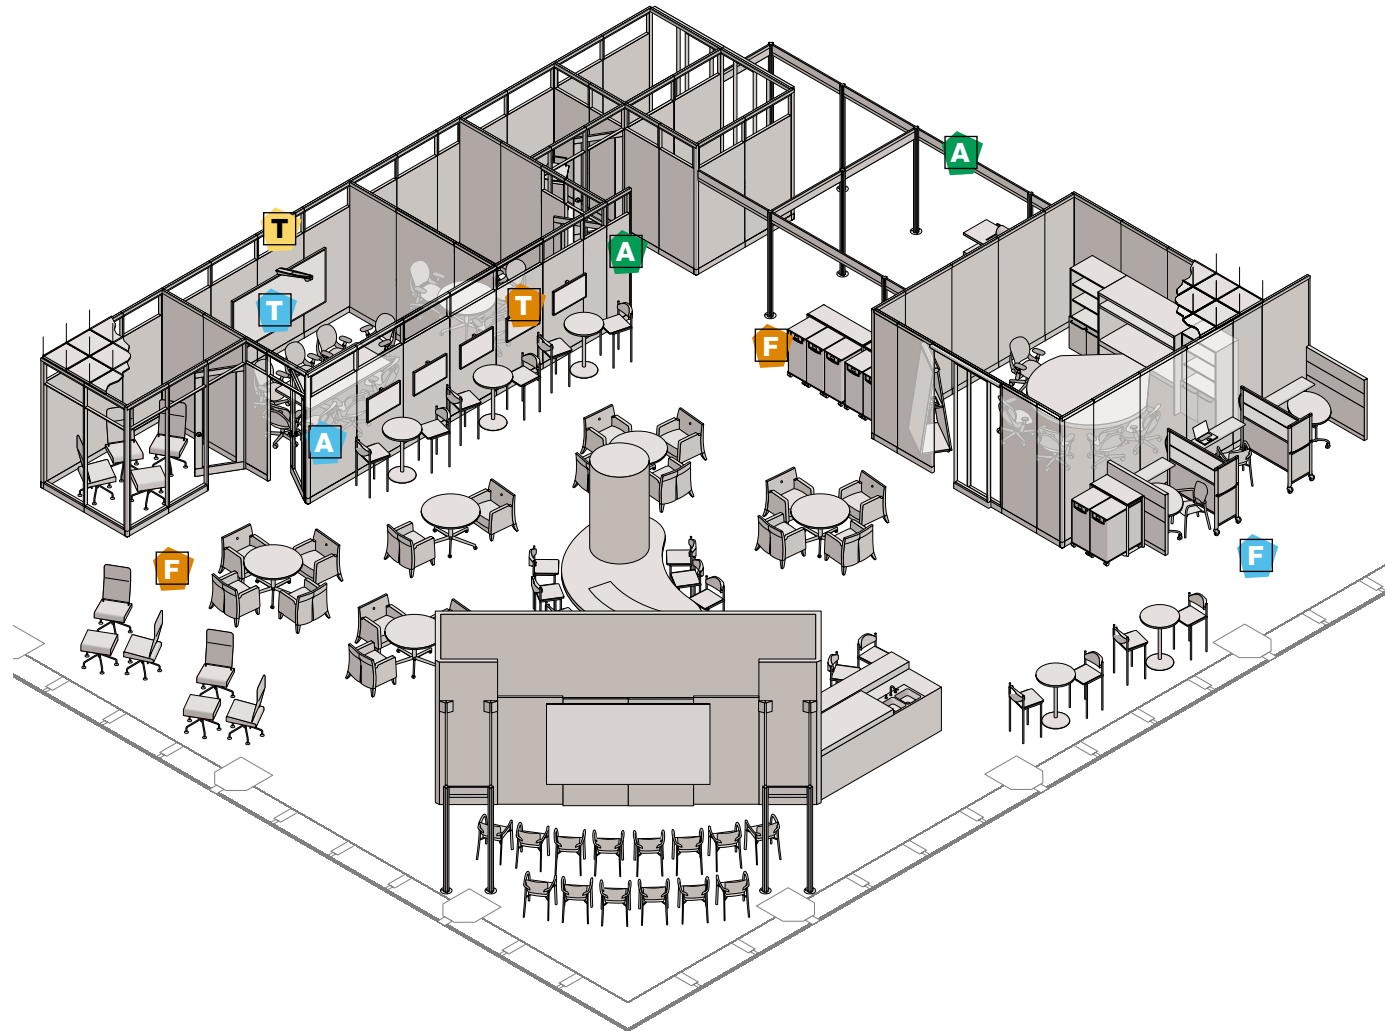

Building Blocks

- Balance Privacy
- Make Work Visible
- Manage Connections
- Offer Inspiring Spaces

13 Community Space

It's about: A stimulating, interactive, high-tech space that enables individuals and groups to engage in real-time and virtual communication.

Balance Privacy

Architecture

A I-line Moveable Wall provides visual and acoustical privacy for concentration or collaborative work.

A Pathways Post and Beam creates entrance into café and links enclosed spaces.

Offer Inspiring Spaces

Architecture/Furniture/Technology

A The energizing aspects of the café are realized through multiple ways to share and exchange information.

T

Product List

Architecture: I-line Moveable Wall, Pathways® Post and Beam

Furniture: Metro TeamWork™, Metro Detour™ screen, Metro Detour™ café table, Werndl Moby™ and Garage, Brayton L'attitude™, Brayton Donovan™, Brayton Enea™ Stacker, Vecta Assisa seating

Note: Some application restrictions may apply for seismic zones 3 and 4.