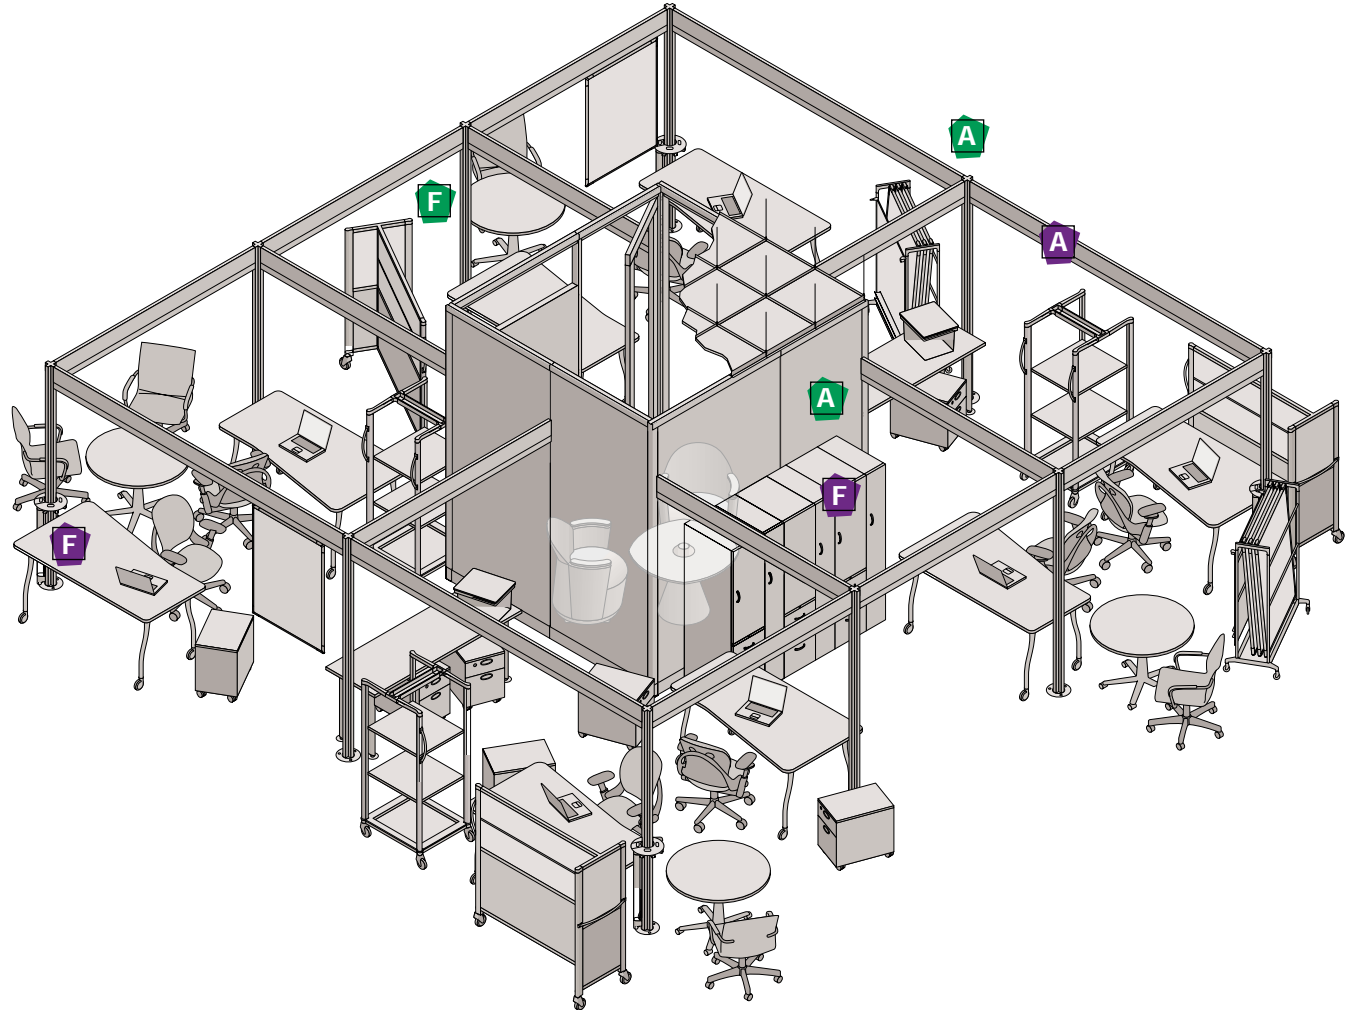

- Balance Privacy
- Support Diverse Workstyles

3 Community Space

It's about: A place for visitors to "camp out" and perform a variety of tasks.

Balance Privacy

Architecture

A Pathway Post and Beam provide space division and moderate visual privacy.

A I-line Moveable Wall provides visual and acoustical privacy.

Furniture

F Mobile screens enable users to negotiate the level of privacy they need.

Support Diverse Workstyles

Architecture

A Pathways Post and Beam manages power and communications from floor-to-hub for quick and easy access.

Furniture

F Mobile tables, carts, and seating are flexible to support a variety of work and workstyles.

F Turnstone lockers provide security for short-term storage.

Product List

Architecture: Pathways® Post and Beam and I-line Moveable Wall

Furniture: Pathways® Worksurface System, Metro accessory cart, Metro Detour™ mobile t-screen, Turnstone Smoke™ storage tower, Answer® mobile pedestals, Huddleboard®, Leap® seating, Protégé® seating and Brayton Migrations® seating.

Technology: Pathways® Technology Hub

Note: Some application restrictions may apply for seismic zones 3 and 4.