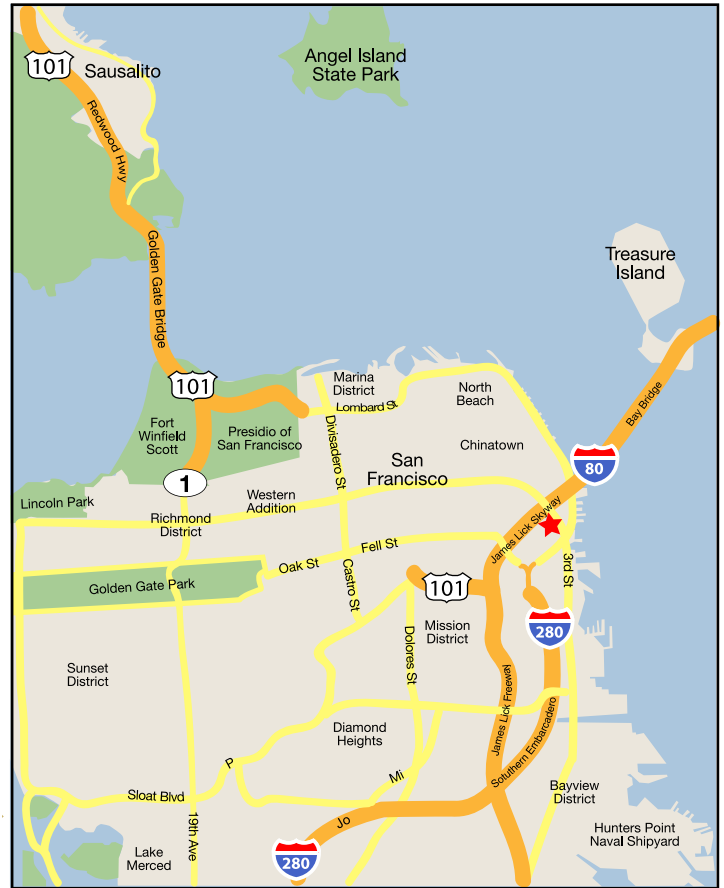

475 brannan street, suite 210, san francisco, ca. 94107 t: 415.357.2200 | f: 415.357.2201 | one workplace.com

Detail view

Bird's eye view

From Golden Gate Bridge | 101 North / Marin

	Directions	Elapsed Distance
1	From the bridge, stay on 101 to the Marina. Take Marina Blvd to Laguna St. Right on Laguna.	3.0
2	Left on Bay St and go East 1.5 miles to The Embarcadero.	4.5
3	Right on The Embarcadero & go South for 1.9 miles to Brannan St.	6.4
4	Right on Brannan St and go 0.6 miles to 475 Brannan between 3rd & 4th. Park on the street or paid parking lot under the building.	7.0

From the South Bay | Milpitas | HQ | San Jose Airport

	Directions	Elapsed Distance
1	Head North on Hwy 101 & merge onto 280 N.	41.0
2	Exit at Sixth St. & turn Right at stop light, which is Brannan St.	44.0
3	Go 0.4 miles to 475 Brannan between 3rd & 4th. Park on the street or under the building.	44.4

From the East Bay | I-80 | Oakland Bay Bridge | Alameda

	Directions	Elapsed Distance
1	From the bridge, stay on 80 & exit 5th St. Make hard Left onto 5th.	1.0
2	Left on Brannan St. Go 1 block to 475 Brannan between 3rd & 4th.	1.4