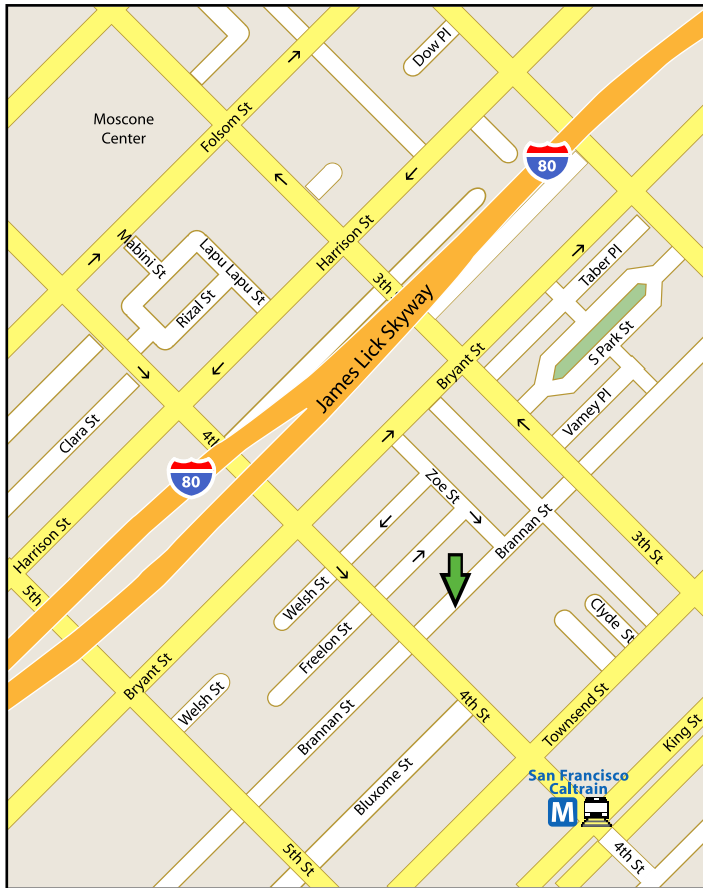

475 brannan street, suite 210, san francisco, ca. 94107 t: 415.357.2200 | f: 415.357.2201 | one workplace.com

Detail view

Bird's eye view

From Golden Gate Bridge | 101 North / Marin

	Directions	Elapsed Distance
1	From the bridge, stay on 101 to the Marina. Take Marina Blvd to Laguna St. Right on Laguna.	3.0
2	Left on Bay St and go East 1.5 miles to The Embarcadero.	4.5
3	Right on The Embarcadero & go South for 1.9 miles to Brannan St.	6.4
4	Right on Brannan St and go 0.6 miles to 475 Brannan between 3rd & 4th. Park on the street or paid parking lot under the building.	7.0

From the South Bay | Milpitas | HQ | San Jose Airport

	Directions	Elapsed Distance
1	Head North on Hwy 101 & merge onto 280 N.	41.0
2	Exit at Sixth St. & turn Right at stop light, which is Brannan St.	44.0
3	Go 0.4 miles to 475 Brannan between 3rd & 4th. Park on the street or under the building.	44.4

From the East Bay | I-80 | Oakland Bay Bridge | Alameda

	Directions	Elapsed Distance
1	From the bridge, stay on 80 & exit 5th St. Make hard Left onto 5th.	1.0
2	Left on Brannan St. Go 1 block to 475 Brannan between 3rd & 4th.	1.4