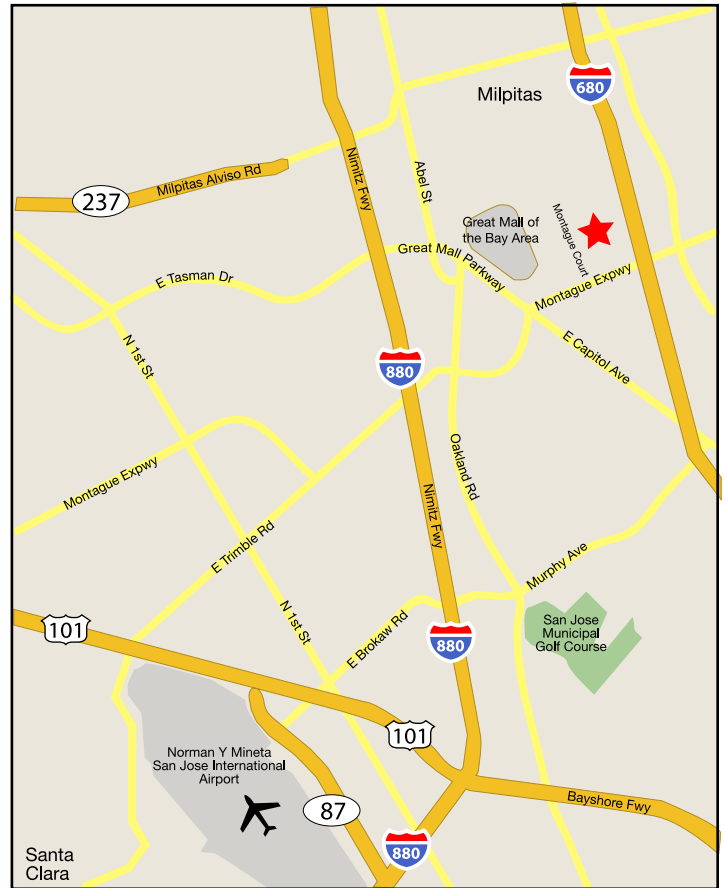

1057 montague expressway, milpitas, ca. 95035 | t: 408.263.1001 | f: 408.263.3322 | [one-workplace.com](http://one-workplace.com)

Detail view

Bird's eye view

**From Highway 680**

	Directions	Elapsed Distance
1	Exit Montague Expwy. heading West, 0.4 miles	0.4
2	Turn right on Milpitas Blvd., 0.3 miles	0.7
3	Proceed North and turn right into Ames Av., 0.2 miles	0.9
4	Turn right into Sinclair Frontage Road - it will dead end into Fleming Business Park - the One Workplace lobby will be straight ahead, 0.1 miles	1.0
5	Proceed into One Workplace lobby parking	

**From Highway 880 | including Highways 87, 101, 237, 280**

	Directions	Elapsed Distance
1	Exit Montague Expwy. heading East, 1.5 miles	1.5
2	Turn left on Milpitas Blvd., 0.3 miles	1.8
3	Proceed North and turn right into Ames Av., 0.2 miles	2.0
4	Turn right into Sinclair Frontage Road - it will dead end into Fleming Business Park - the One Workplace lobby will be straight ahead, 0.1 miles	2.1
5	Proceed into One Workplace lobby parking	