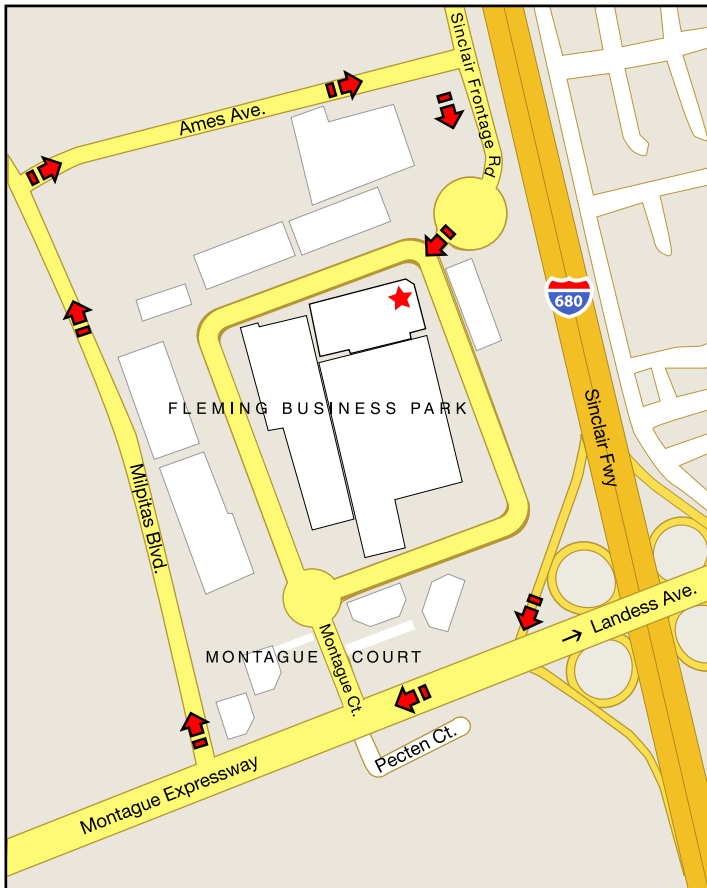

1057 montague expressway, milpitas, ca. 95035 | t: 408.263.1001 | f: 408.263.3322 | [one-workplace.com](http://one-workplace.com)

Detail view

Bird's eye view

**From Highway 680**

	Directions	Elapsed Distance
1	Exit Montague Expwy. heading West, 0.4 miles	0.4
2	Turn right on Milpitas Blvd., 0.3 miles	0.7
3	Proceed North and turn right into Ames Av., 0.2 miles	0.9
4	Turn right into Sinclair Frontage Road - it will dead end into Fleming Business Park - the One Workplace lobby will be straight ahead, 0.1 miles	1.0
5	Proceed into One Workplace lobby parking	

**From Highway 880 | including Highways 87, 101, 237, 280**

	Directions	Elapsed Distance
1	Exit Montague Expwy. heading East, 1.5 miles	1.5
2	Turn left on Milpitas Blvd., 0.3 miles	1.8
3	Proceed North and turn right into Ames Av., 0.2 miles	2.0
4	Turn right into Sinclair Frontage Road - it will dead end into Fleming Business Park - the One Workplace lobby will be straight ahead, 0.1 miles	2.1
5	Proceed into One Workplace lobby parking	